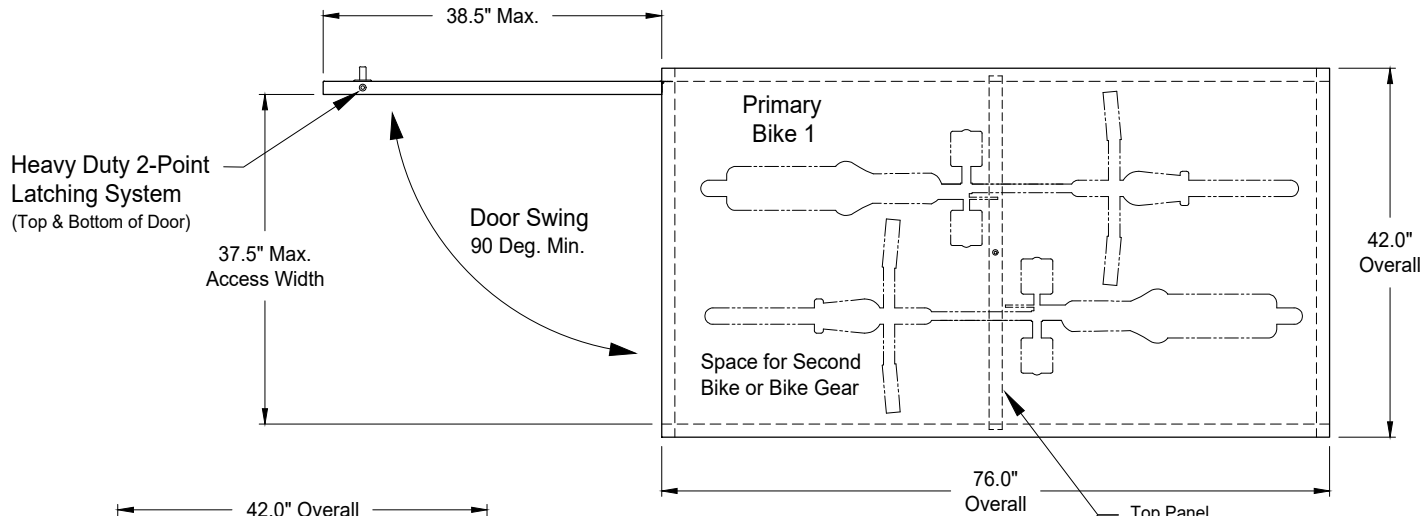

GREENSPOKE
BIKE PARKING SOLUTIONS

1-844-888-9999
www.gogreenspoke.com

- General Specifications -
Model: 850951

Rev.: 03Dec20

CYCLE SITTER
1-DOOR BIKE &
BIKE GEAR LOCKER
(2-BIKE MAXIMUM CAPACITY)

Simple and Secure Assembly Method:

- 1) Door Frames come fully assembled with pre-hung doors.
- 2) Door Frames have internal hardware at attachment points for Side Panels, Divider Panel and Top Panel.
- 3) No Exposed Hardware for Extra Security.