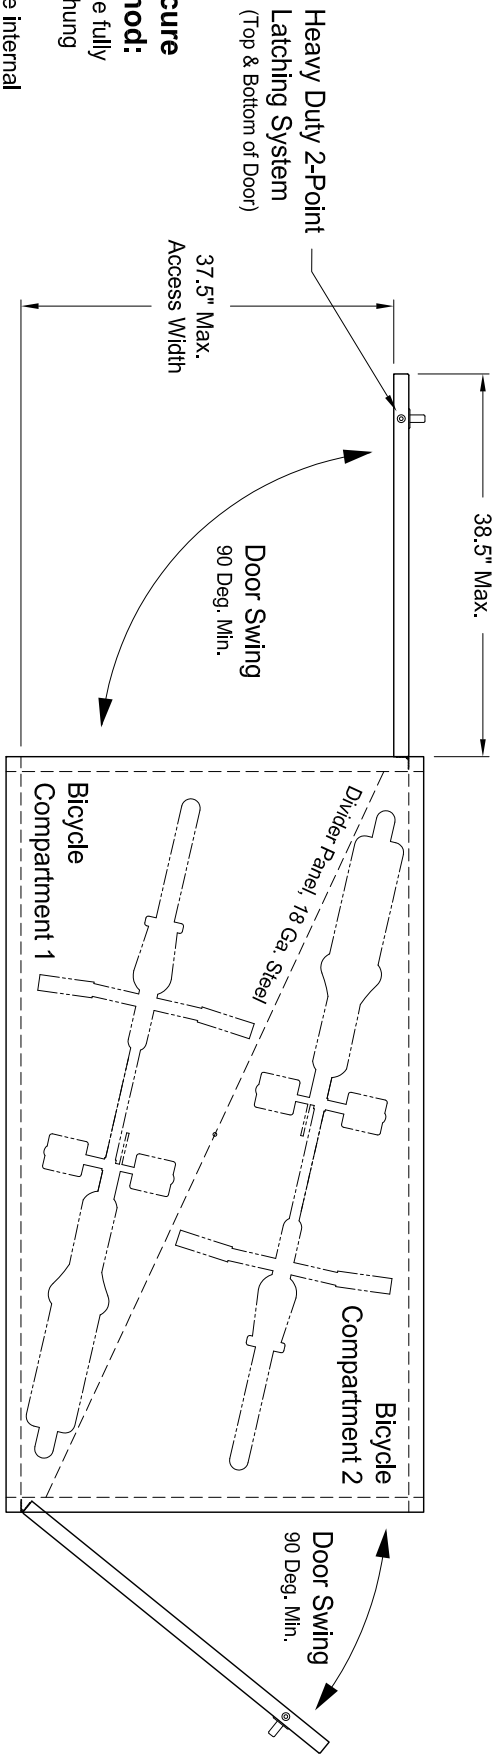

GREENSPOKE
BIKE PARKING SOLUTIONS

1-844-888-9799
www.gogreenspoke.com

- General Specifications - **CYCLE SITTER** Model: 850950 Rev.: 23Apr18 **2-BIKE LOCKER**

Simple and Secure Assembly Method:

- 1) Door Frames come fully assembled with pre-hung doors.
- 2) Door Frames have internal hardware at attachment points for Side Panels, Divider Panel and Top Panel.
- 3) No Exposed Hardware for Extra Security.