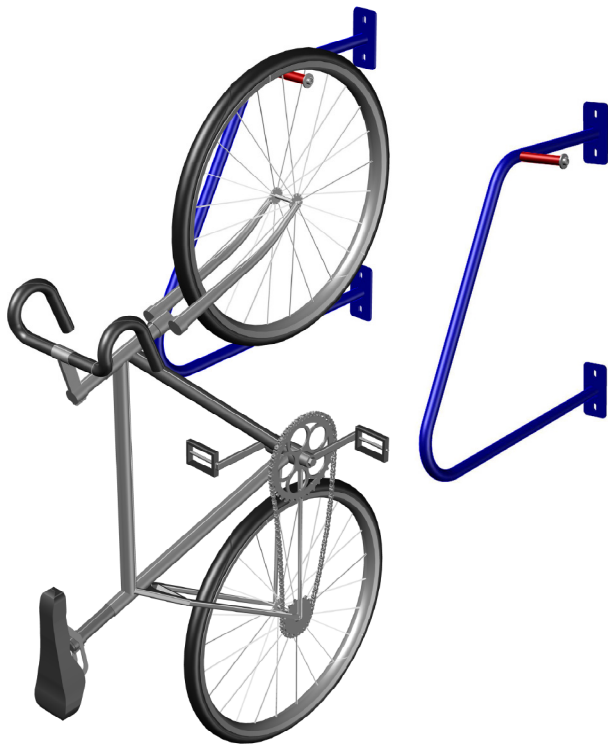

# Wall Hanger Single Rack

## PRODUCT OUTLINE

LOW VOLUME PARKING

The Wall Hanger Single Rack is ideal for small, indoor spaces and stores bikes securely up off the floor.

🚲 1 BIKE CAPACITY

**FEATURES** Fully Welded Construction  
High Strength Steel Tubing  
Steel Mounting Brackets