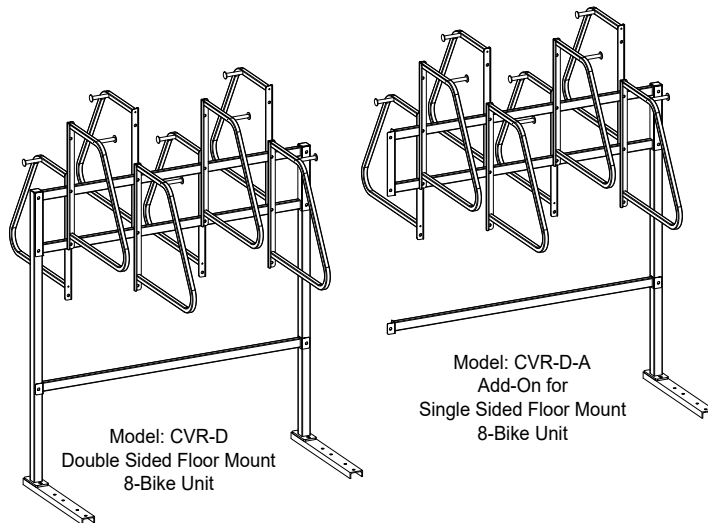

# Compact Vertical Rack System (CVR)

Double Sided Floor Mount Models

- Specifications -

Rev.: 13Dec18

Model: CVR-D  
Double Sided Floor Mount  
8-Bike Unit B.O.M.

ITEM	DESCRIPTION	PART NUMBER	QTY
14	Rear Wheel Support Rail	-	1
13	3/8-16 Hex Nut, S.S.	-	2
12	3/8" Lock Washer, Spit Ring, S.S.	-	14
11	3/8" Flat Washer, S.S.	-	14
10	3/8-16 x 3" Long, Button Head Security Bolt, S.S.	-	6
9	3/8-16 x 2" Long, Button Head Security Bolt, S.S.	-	8
8	1/2" Flat Washer, S.S.	-	4
7	1/2-13 Nyloc Nut, S.S.	-	4
6	1/2-13 x 1.25" Long Carriage Bolt, S.S.	-	4
5	CVR Hook Bracket WITHOUT Weldnuts	-	4
4	CVR Hook Bracket WITH Weldnuts	-	4
3	CVR Double Sided Base Channel	-	2
2	CVR Horizontal Rail Weldment	-	1
1	CVR Post	-	2

Model: CVR-D-A  
Add-On for  
Double Sided Floor Mount  
8-Bike Unit B.O.M.

ITEM	DESCRIPTION	PART NUMBER	QTY
14	Rear Wheel Support Rail	-	1
13	3/8-16 Hex Nut, S.S.	-	1
12	3/8" Lock Washer, Spit Ring, S.S.	-	11
11	3/8" Flat Washer, S.S.	-	11
10	3/8-16 x 3" Long, Button Head Security Bolt, S.S.	-	3
9	3/8-16 x 2" Long, Button Head Security Bolt, S.S.	-	8
8	1/2" Flat Washer, S.S.	-	2
7	1/2-13 Nyloc Nut, S.S.	-	2
6	1/2-13 x 1.25" Long Carriage Bolt, S.S.	-	2
5	CVR Hook Bracket WITHOUT Weldnuts	-	4
4	CVR Hook Bracket WITH Weldnuts	-	4
3	CVR Double Sided Base Channel	-	1
2	CVR Horizontal Rail Weldment	-	1
1	CVR Post	-	1

### Materials:

- 1" x 1" x .125" Wall Steel Tube (Hook Brackets)
- 1/2" Dia. CRS Rod (Wheel Hook)
- 1/2" I.D. x 4" Long Vinyl Sleeve (for Wheel Hook)
- 3/16" Thick Steel (Mounting Brackets)
- 1" x 2" x .125" Wall Steel Tube (Horizontal Rails)
- 2" x 2" x .125" Wall Steel Tube (Posts)
- 3/8" Thick Steel (Post Base Plates)
- 3" x 1.63" x 3/16" Thick Steel Channel (Base Channels)
- 3/8-16 Security Hardware, S.S.
- 1/2-13 Carriage Bolts, S.S.