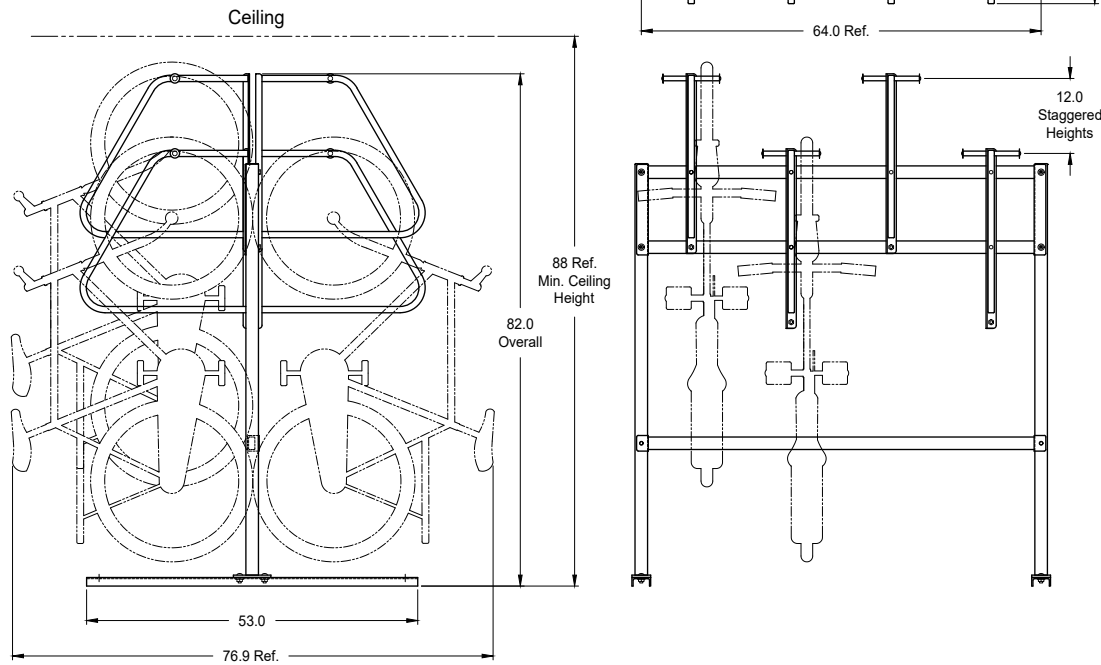

# Compact Vertical Rack System (CVR)

Double Sided Floor Mount Models

- Specifications -

Rev.: 13Dec18

Model: CVR-D  
Double Sided Floor Mount  
8-Bike Unit B.O.M.

ITEM	DESCRIPTION	PART NUMBER	QTY
14	Rear Wheel Support Rail	-	1
13	3/8-16 Hex Nut, S.S.	-	2
12	3/8" Lock Washer, Spit Ring, S.S.	-	14
11	3/8" Flat Washer, S.S.	-	14
10	3/8-16 x 3" Long, Button Head Security Bolt, S.S.	-	6
9	3/8-16 x 2" Long, Button Head Security Bolt, S.S.	-	8
8	1/2" Flat Washer, S.S.	-	4
7	1/2-13 Nyloc Nut, S.S.	-	4
6	1/2-13 x 1.25" Long Carriage Bolt, S.S.	-	4
5	CVR Hook Bracket WITHOUT Weldnuts	-	4
4	CVR Hook Bracket WITH Weldnuts	-	4
3	CVR Double Sided Base Channel	-	2
2	CVR Horizontal Rail Weldment	-	1
1	CVR Post	-	2

Model: CVR-D-A  
Add-On for  
Double Sided Floor Mount  
8-Bike Unit B.O.M.

ITEM	DESCRIPTION	PART NUMBER	QTY
14	Rear Wheel Support Rail	-	1
13	3/8-16 Hex Nut, S.S.	-	1
12	3/8" Lock Washer, Spit Ring, S.S.	-	11
11	3/8" Flat Washer, S.S.	-	11
10	3/8-16 x 3" Long, Button Head Security Bolt, S.S.	-	3
9	3/8-16 x 2" Long, Button Head Security Bolt, S.S.	-	8
8	1/2" Flat Washer, S.S.	-	2
7	1/2-13 Nyloc Nut, S.S.	-	2
6	1/2-13 x 1.25" Long Carriage Bolt, S.S.	-	2
5	CVR Hook Bracket WITHOUT Weldnuts	-	4
4	CVR Hook Bracket WITH Weldnuts	-	4
3	CVR Double Sided Base Channel	-	1
2	CVR Horizontal Rail Weldment	-	1
1	CVR Post	-	1

### Materials:

- 1" x 1" x .125" Wall Steel Tube (Hook Brackets)
- 1/2" Dia. CRS Rod (Wheel Hook)
- 1/2" I.D. x 4" Long Vinyl Sleeve (for Wheel Hook)
- 3/16" Thick Steel (Mounting Brackets)
- 1" x 2" x .125" Wall Steel Tube (Horizontal Rails)
- 2" x 2" x .125" Wall Steel Tube (Posts)
- 3/8" Thick Steel (Post Base Plates)
- 3" x 1.63" x 3/16" Thick Steel Channel (Base Channels)
- 3/8-16 Security Hardware, S.S.
- 1/2-13 Carriage Bolts, S.S.