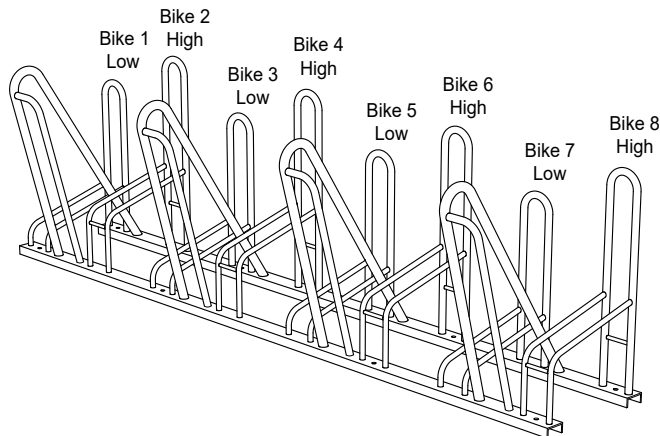

Pinnacle-A

Alternating Height, 8-Bike Rack

Single Sided, Surface Mount

Model: 852008-A

- Specifications -
Rev.: 02Oct23

Materials:

- 1.32" O.D. x .125" Wall Steel Tube
- 1.05" O.D. x .124" Wall Steel Tube
- .75" & .50" Dia. Steel Rod
- 3" x 1.38" x .188" Wall Steel C-Channel

Finishes:

- 1) Hot Dip Galvanized.
- 2) Polyester Powder over Zinc Rich Primer.

Notes:

Dimensions shown are in inches.
Anchoring Hardware Available Upon Request.

Greenspoke maintains a policy of continuous product improvement.
As a result, some details may change without notice.