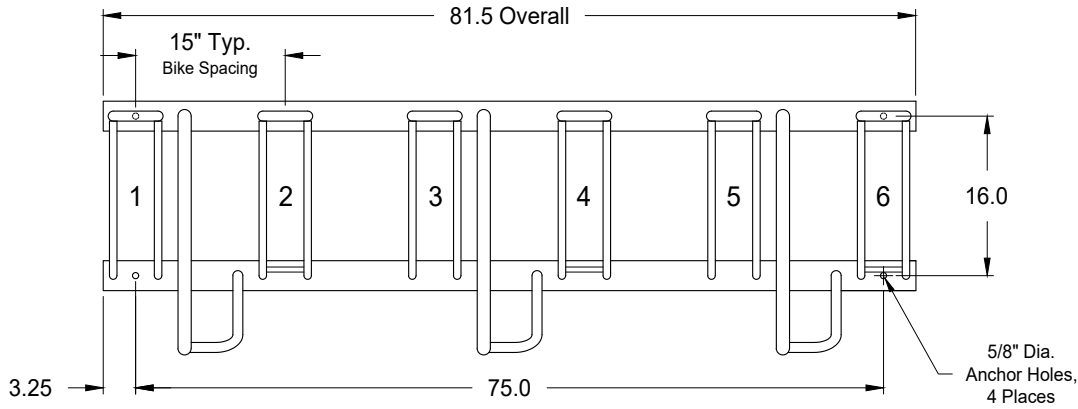

Pinnacle-A

Alternating Height, 6-Bike Rack

Single Sided, Surface Mount

Model: **852006-A**

- Specifications -

Rev.: 02Oct23

Materials:

- 1.32" O.D. x .125" Wall Steel Tube
- 1.05" O.D. x .124" Wall Steel Tube
- .75" & .50" Dia. Steel Rod
- 3" x 1.38" x .188" Wall Steel C-Channel