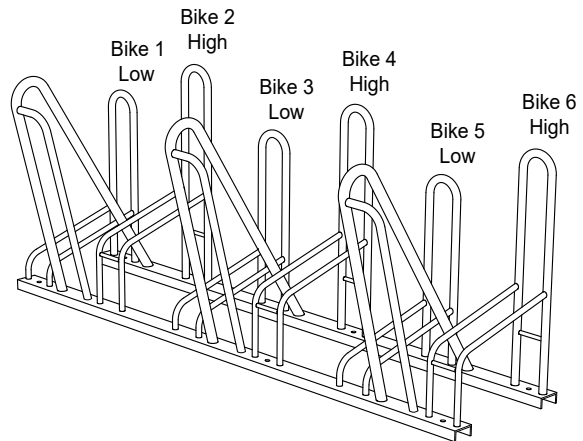

Pinnacle-A

Alternating Height, 6-Bike Rack

Single Sided, Surface Mount

Model: **852006-A**

- Specifications -

Rev.: 02Oct23

Materials:

- 1.32" O.D. x .125" Wall Steel Tube
- 1.05" O.D. x .124" Wall Steel Tube
- .75" & .50" Dia. Steel Rod
- 3" x 1.38" x .188" Wall Steel C-Channel

Finishes:

- 1) Hot Dip Galvanized.
- 2) Polyester Powder over Zinc Rich Primer.

Notes:

Dimensions shown are in inches.
Anchoring Hardware Available Upon Request.

Greenspoke maintains a policy of continuous product improvement.
As a result, some details may change without notice.