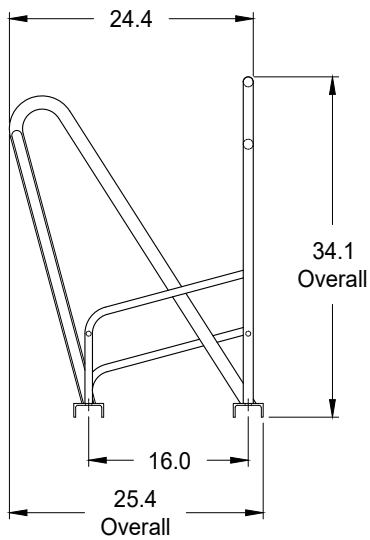

Pinnacle-A

Alternating Height, 6-Bike Rack

Single Sided, Surface Mount

Model: **852006-A**

- Specifications -

Rev.: 02Oct23

Materials:

- 1.32" O.D. x .125" Wall Steel Tube
- 1.05" O.D. x .124" Wall Steel Tube
- .75" & .50" Dia. Steel Rod
- 3" x 1.38" x .188" Wall Steel C-Channel

Finishes:

- 1) Hot Dip Galvanized.
- 2) Polyester Powder over Zinc Rich Primer.

Notes:

Dimensions shown are in inches.
Anchoring Hardware Available Upon Request.

Greenspoke maintains a policy of continuous product improvement.
As a result, some details may change without notice.