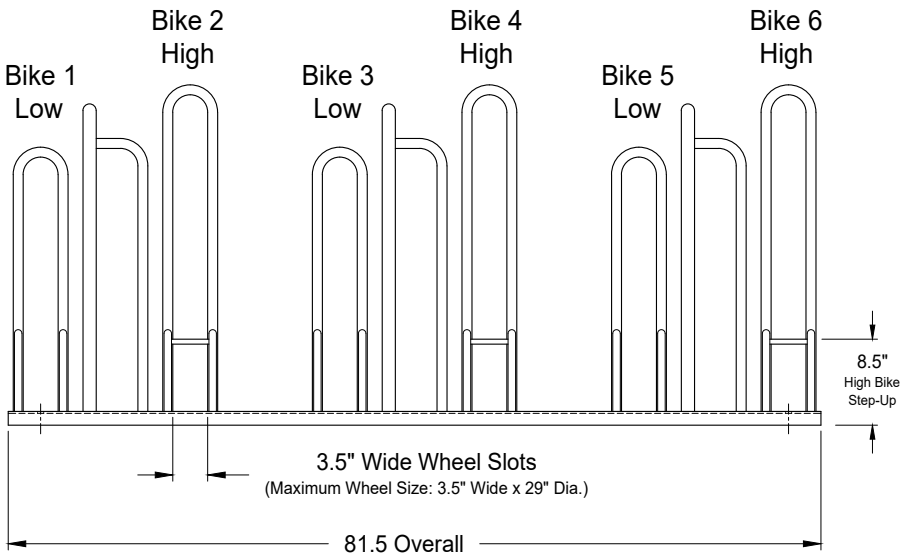

Pinnacle-A

Alternating Height, 6-Bike Rack

Single Sided, Surface Mount

Model: **852006-A**

- Specifications -

Rev.: 02Oct23

Materials:

- 1.32" O.D. x .125" Wall Steel Tube
- 1.05" O.D. x .124" Wall Steel Tube
- .75" & .50" Dia. Steel Rod
- 3" x 1.38" x .188" Wall Steel C-Channel

Finishes:

- 1) Hot Dip Galvanized.
- 2) Polyester Powder over Zinc Rich Primer.

Notes:

Dimensions shown are in inches.
Anchoring Hardware Available Upon Request.

Greenspoke maintains a policy of continuous product improvement.
As a result, some details may change without notice.