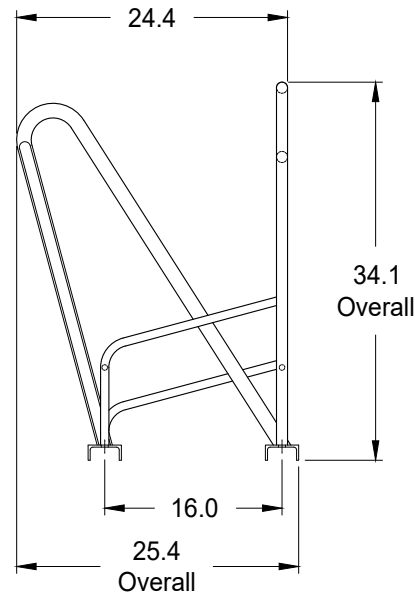

Pinnacle-A

Alternating Height, 4-Bike Rack

Single Sided, Surface Mount

Model: 852004-A

- Specifications -

Rev.: 02Oct23

Materials:

- 1.32" O.D. x .125" Wall Steel Tube
- 1.05" O.D. x .124" Wall Steel Tube
- .75" & .50" Dia. Steel Rod
- 3" x 1.38" x .188" Wall Steel C-Channel

Finishes:

- Hot Dip Galvanized.
- Polyester Powder over Zinc Rich Primer.

Notes:

Dimensions shown are in inches.
Anchoring Hardware Available Upon Request.

Greenspoke maintains a policy of continuous product improvement.
As a result, some details may change without notice.