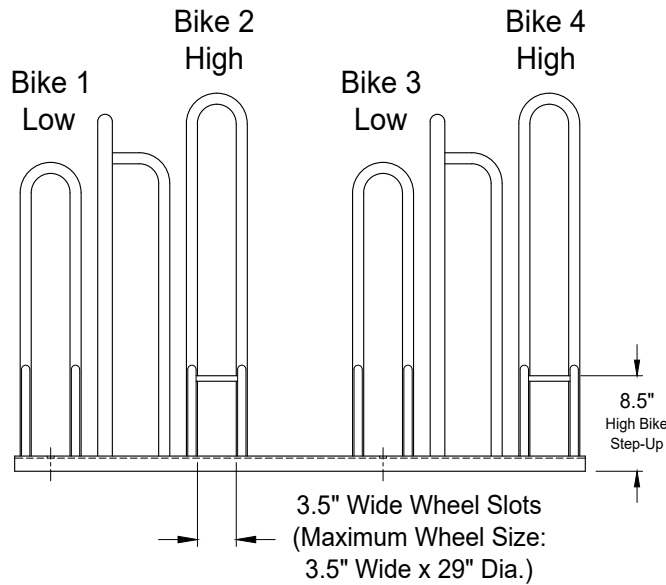

Pinnacle-A

Alternating Height, 4-Bike Rack

Single Sided, Surface Mount

Model: 852004-A

- Specifications -

Rev.: 02Oct23

Materials:

- 1.32" O.D. x .125" Wall Steel Tube
- 1.05" O.D. x .124" Wall Steel Tube
- .75" & .50" Dia. Steel Rod
- 3" x 1.38" x .188" Wall Steel C-Channel

Finishes:

- Hot Dip Galvanized.
- Polyester Powder over Zinc Rich Primer.

Notes:

Dimensions shown are in inches.
Anchoring Hardware Available Upon Request.

Greenspoke maintains a policy of continuous product improvement.
As a result, some details may change without notice.