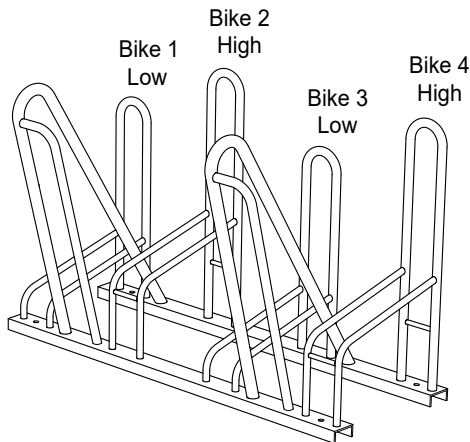

Pinnacle-A

Alternating Height, 4-Bike Rack

Single Sided, Surface Mount

Model: 852004-A

- Specifications -

Rev.: 02Oct23

Materials:

- 1.32" O.D. x .125" Wall Steel Tube
- 1.05" O.D. x .124" Wall Steel Tube
- .75" & .50" Dia. Steel Rod
- 3" x 1.38" x .188" Wall Steel C-Channel

Finishes:

- Hot Dip Galvanized.
- Polyester Powder over Zinc Rich Primer.

Notes:

Dimensions shown are in inches.
Anchoring Hardware Available Upon Request.

Greenspoke maintains a policy of continuous product improvement.
As a result, some details may change without notice.