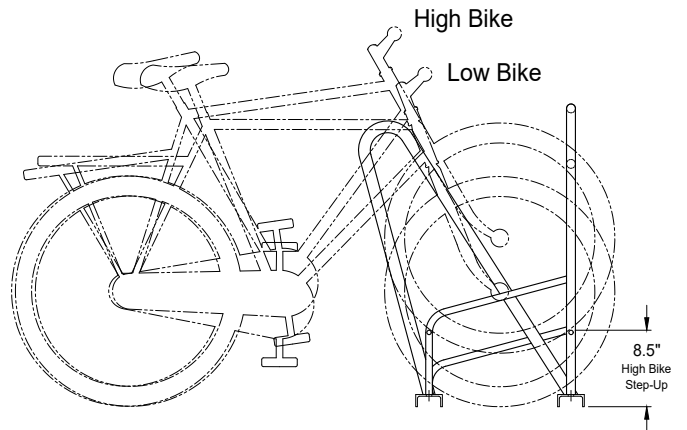

Space Requirements with Typical Bikes (Half Scale)

GREENSPOKE
BIKE PARKING SOLUTIONS

1-844-888-9999
www.gogreenspoke.com