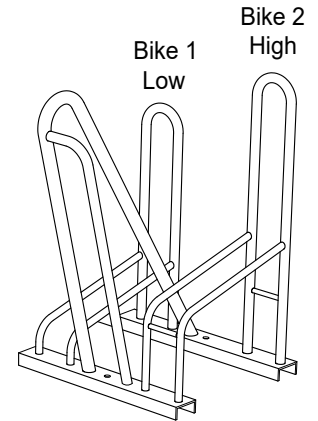

Pinnacle-A

Alternating Height, 4-Bike Rack

Single Sided, Surface Mount,
45 Degree Right Side Access

Model: 852004-A-45R

- Specifications -

Rev.: 03Oct23

Materials:

- 1.32" O.D. x .125" Wall Steel Tube
- 1.05" O.D. x .124" Wall Steel Tube
- .75" & .50" Dia. Steel Rod
- 5" x 1.63" x .188" Wall Steel C-Channel

Notes:

Dimensions shown are in inches.
Anchoring Hardware Available Upon Request.

Greenspoke maintains a policy of continuous product improvement. As a result, some details may change without notice.

Finishes:

1) Hot Dip Galvanized.
2) Polyester Powder over Zinc Rich Primer.

Space Requirements with Typical Bikes (Half Scale)

GREENSPOKE
BIKE PARKING SOLUTIONS

1-844-888-9999
www.gogreenspoke.com