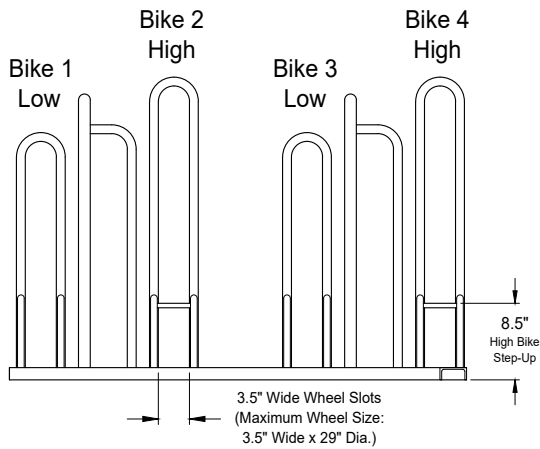

Pinnacle-A

Alternating Height, 4-Bike Rack

Single Sided, Surface Mount,
45 Degree Right Side Access

Model: 852004-A-45R

- Specifications -

Rev.: 03Oct23

Materials:

- 1.32" O.D. x .125" Wall Steel Tube
- 1.05" O.D. x .124" Wall Steel Tube
- .75" & .50" Dia. Steel Rod
- 5" x 1.63" x .188" Wall Steel C-Channel

Notes:

Dimensions shown are in inches.
Anchoring Hardware Available Upon Request.

Greenspoke maintains a policy of continuous product improvement. As a result, some details may change without notice.

Finishes:

1) Hot Dip Galvanized.
2) Polyester Powder over Zinc Rich Primer.

Space Requirements with Typical Bikes (Half Scale)

GREENSPOKE
BIKE PARKING SOLUTIONS

1-844-888-9999
www.gogreenspoke.com