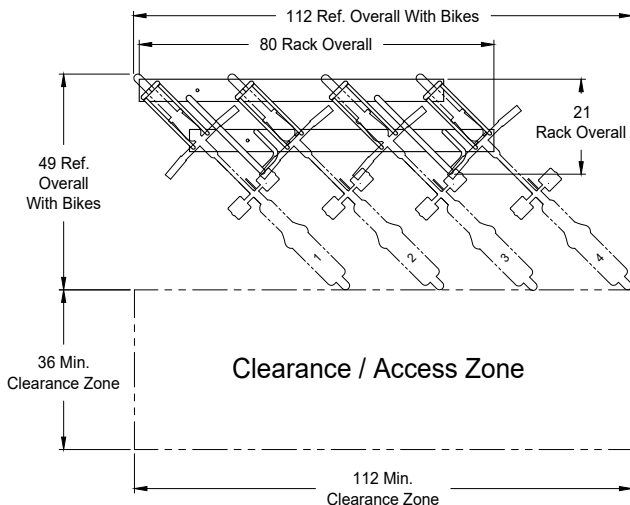

Space Requirements with Typical Bikes (Half Scale)

GREENSPOKE
BIKE PARKING SOLUTIONS

1-844-888-9999
www.gogreenspoke.com