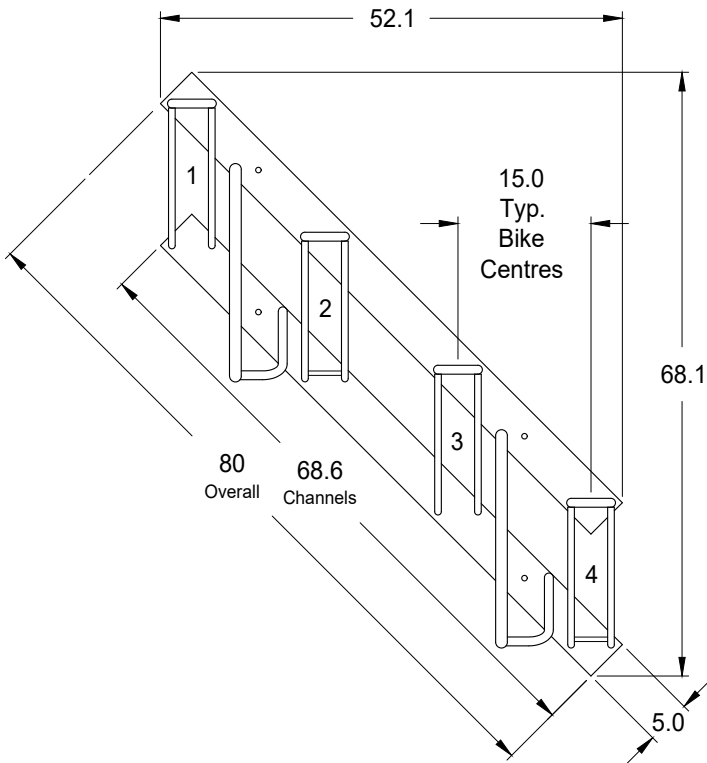

## Alternating Height, 4-Bike Rack

Single Sided, Surface Mount,  
45 Degree Right Side Access

### Model: 852004-A-45R

#### Materials:

- 1.32" O.D. x .125" Wall Steel Tube
- 1.05" O.D. x .124" Wall Steel Tube
- .75" & .50" Dia. Steel Rod
- 5" x 1.63" x .188" Wall Steel C-Channel

#### Notes:

Dimensions shown are in inches.  
Anchoring Hardware Available Upon Request.

Greenspoke maintains a policy of continuous product improvement. As a result, some details may change without notice.