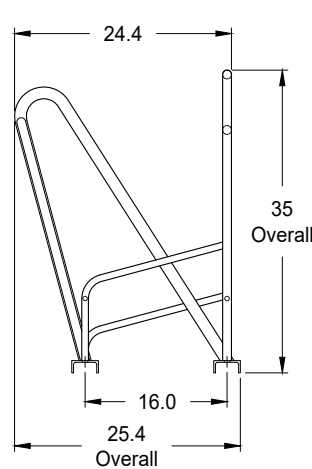

Pinnacle-A

Alternating Height, 4-Bike Rack

Single Sided, Surface Mount,
45 Degree Right Side Access

Model: 852004-A-45R

- Specifications -

Rev.: 03Oct23

Materials:

- 1.32" O.D. x .125" Wall Steel Tube
- 1.05" O.D. x .124" Wall Steel Tube
- .75" & .50" Dia. Steel Rod
- 5" x 1.63" x .188" Wall Steel C-Channel

Notes:

Dimensions shown are in inches.
Anchoring Hardware Available Upon Request.

Greenspoke maintains a policy of continuous product improvement. As a result, some details may change without notice.

Finishes:

1) Hot Dip Galvanized.
2) Polyester Powder over Zinc Rich Primer.

Space Requirements with Typical Bikes (Half Scale)

GREENSPOKE
BIKE PARKING SOLUTIONS

1-844-888-9999
www.gogreenspoke.com