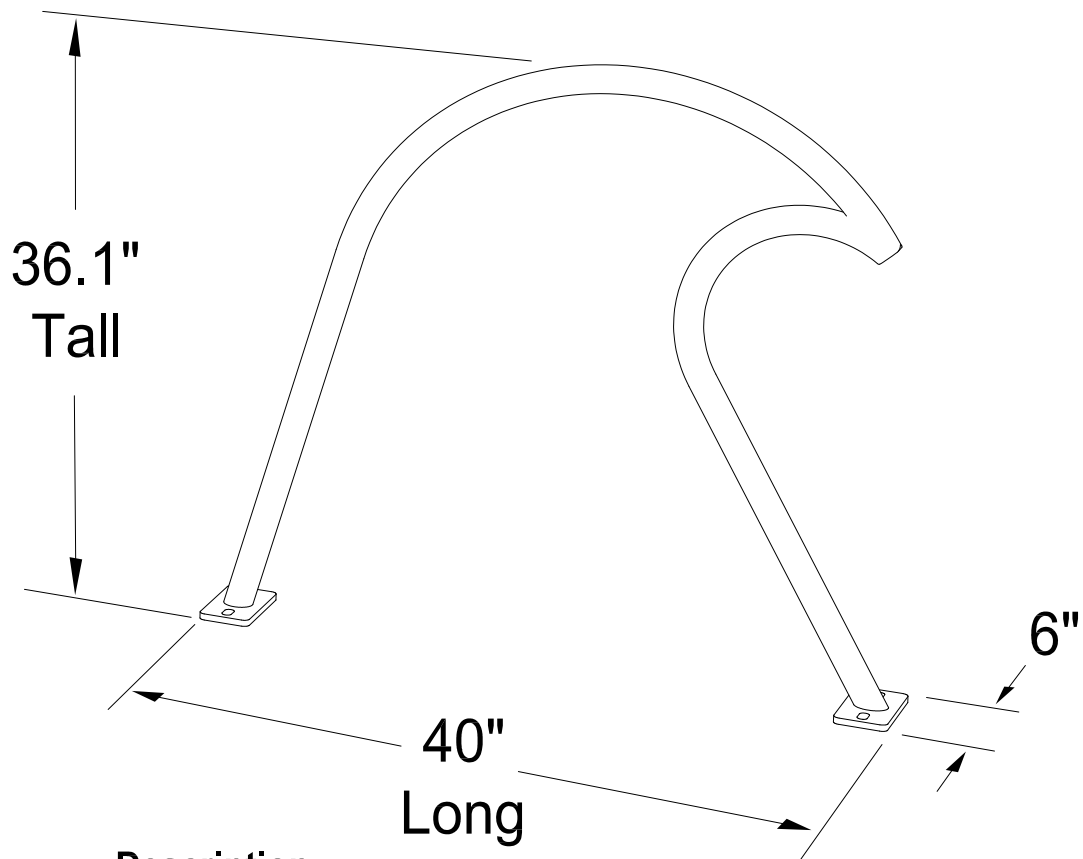

# Wave Crest Rack

Surface Mount Only

Model: 851210

Capacity: 2 Bikes

## Description:

The Wave Crest Rack conveniently parks 2 bikes yet maintains a slim profile when not in use. Excellent security is provided by the heavy gauge round steel tubing.

The perfect complement for an aquatic or marine environment.

Available in Surface Mount configuration only.

Parks 2 bikes each.

## Application Notes:

Create a dramatic "rolling wave" by placing several Wave Crest Racks together with 35" spacing.