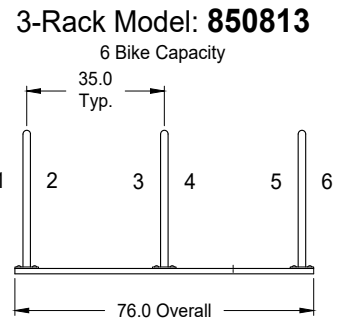

GREENSPOKE

BIKE PARKING SOLUTIONS

1-844-888-9999
www.gogreenspoke.com

Rail Racks, Multi R-Rack, Surface Mount

Painted Steel or Hot Dip Galvanized

- Specifications -

Rev.: 08Aug24

2-Rack Model: 850812
4 Bike Capacity

3-Rack Model: 850813
6 Bike Capacity

4-Rack Model: 850814
8 Bike Capacity

5-Rack Model: 850815
10 Bike Capacity

3-Rack Model: 850813
6 Bike Capacity

Materials:

- Tube: 1.9" O.D. x .125" Wall Steel Tube
- Mounting Plates: 3/8" Thick Steel
- Rails: 3" x 1.4" x 3/16" Steel Channel
- Hardware: 1/2-13 Carriage Bolts, Tamper Proof, Stainless Steel