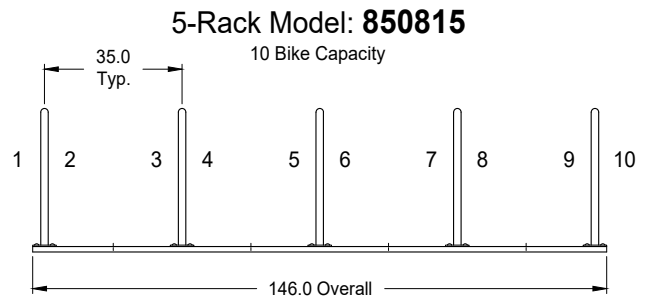

GREENSPOKE

BIKE PARKING SOLUTIONS

1-844-888-9999
www.gogreenspoke.com

Rail Racks, Multi R-Rack, Surface Mount

Painted Steel or Hot Dip Galvanized

- Specifications -

Rev.: 08Aug24

2-Rack Model: 850812
4 Bike Capacity

3-Rack Model: 850813
6 Bike Capacity

4-Rack Model: 850814
8 Bike Capacity

5-Rack Model: 850815
10 Bike Capacity

3-Rack Model: 850813
6 Bike Capacity

Materials:

- Tube: 1.9" O.D. x .125" Wall Steel Tube
- Mounting Plates: 3/8" Thick Steel
- Rails: 3" x 1.4" x 3/16" Steel Channel
- Hardware: 1/2-13 Carriage Bolts, Tamper Proof, Stainless Steel