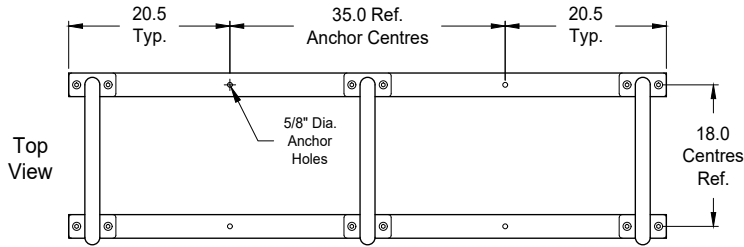

GREENSPOKE

BIKE PARKING SOLUTIONS

1-844-888-9999
www.gogreenspoke.com

Rail Racks, Multi R-Rack, Surface Mount

Painted Steel or Hot Dip Galvanized

- Specifications -

Rev.: 08Aug24

2-Rack Model: 850812
4 Bike Capacity

3-Rack Model: 850813
6 Bike Capacity

4-Rack Model: 850814
8 Bike Capacity

5-Rack Model: 850815
10 Bike Capacity

3-Rack Model: 850813
6 Bike Capacity

Materials:

- Tube: 1.9" O.D. x .125" Wall Steel Tube
- Mounting Plates: 3/8" Thick Steel
- Rails: 3" x 1.4" x 3/16" Steel Channel
- Hardware: 1/2-13 Carriage Bolts, Tamper Proof, Stainless Steel