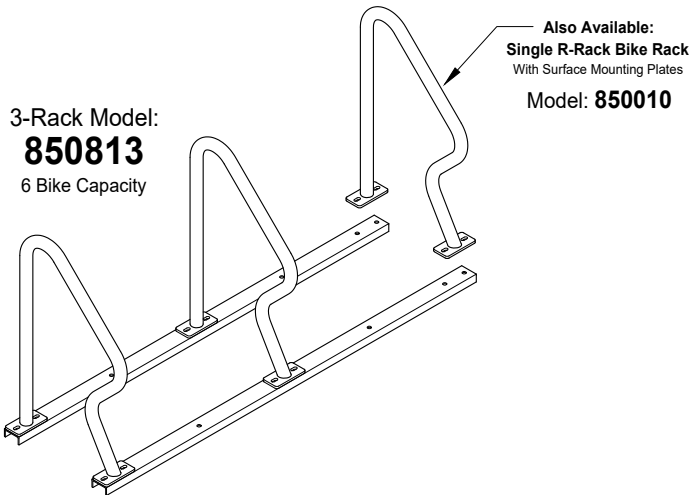

GREENSPOKE

BIKE PARKING SOLUTIONS

1-844-888-9999
www.gogreenspoke.com

Rail Racks, Multi R-Rack, Surface Mount

Painted Steel or Hot Dip Galvanized

- Specifications -

Rev.: 08Aug24

2-Rack Model: 850812
4 Bike Capacity

3-Rack Model: 850813
6 Bike Capacity

4-Rack Model: 850814
8 Bike Capacity

5-Rack Model: 850815
10 Bike Capacity

3-Rack Model: 850813
6 Bike Capacity

Materials:

- Tube: 1.9" O.D. x .125" Wall Steel Tube
- Mounting Plates: 3/8" Thick Steel
- Rails: 3" x 1.4" x 3/16" Steel Channel
- Hardware: 1/2-13 Carriage Bolts, Tamper Proof, Stainless Steel