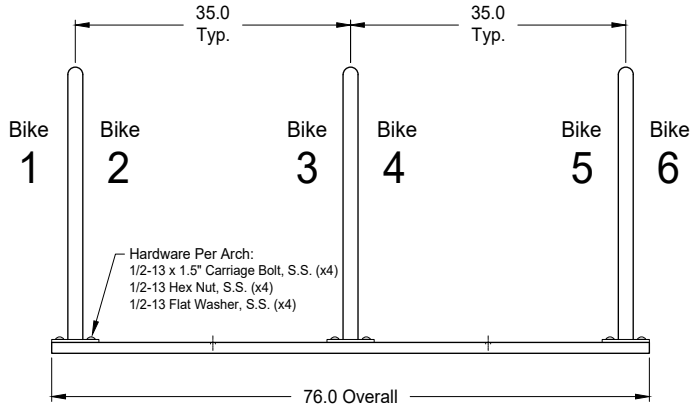

GREENSPOKE

BIKE PARKING SOLUTIONS

1-844-888-9999
www.gogreenspoke.com

Rail Racks, Multi R-Rack, Surface Mount

Painted Steel or Hot Dip Galvanized

- Specifications -

Rev.: 08Aug24

2-Rack Model: 850812
4 Bike Capacity

3-Rack Model: 850813
6 Bike Capacity

4-Rack Model: 850814
8 Bike Capacity

5-Rack Model: 850815
10 Bike Capacity

3-Rack Model: 850813
6 Bike Capacity

Materials:

- Tube: 1.9" O.D. x .125" Wall Steel Tube
- Mounting Plates: 3/8" Thick Steel
- Rails: 3" x 1.4" x 3/16" Steel Channel
- Hardware: 1/2-13 Carriage Bolts, Tamper Proof, Stainless Steel