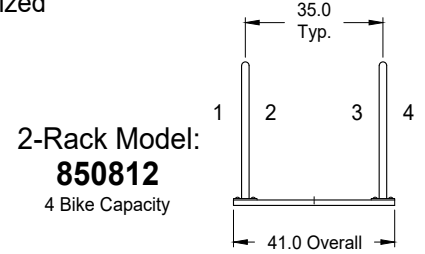

GREENSPOKE

BIKE PARKING SOLUTIONS

1-844-888-9999
www.gogreenspoke.com

Rail Racks, Multi R-Rack, Surface Mount

Painted Steel or Hot Dip Galvanized

- Specifications -

Rev.: 08Aug24

2-Rack Model: 850812
4 Bike Capacity

3-Rack Model: 850813
6 Bike Capacity

4-Rack Model: 850814
8 Bike Capacity

5-Rack Model: 850815
10 Bike Capacity

3-Rack Model: 850813
6 Bike Capacity

Materials:

- Tube: 1.9" O.D. x .125" Wall Steel Tube
- Mounting Plates: 3/8" Thick Steel
- Rails: 3" x 1.4" x 3/16" Steel Channel
- Hardware: 1/2-13 Carriage Bolts, Tamper Proof, Stainless Steel