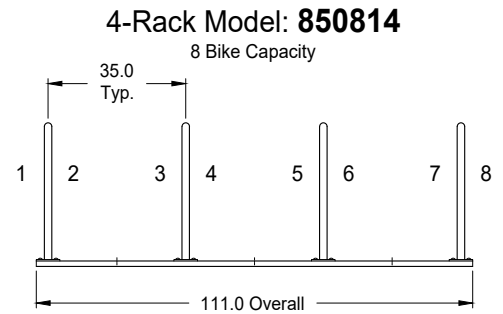

GREENSPOKE

BIKE PARKING SOLUTIONS

1-844-888-9999
www.gogreenspoke.com

Rail Racks, Multi R-Rack, Surface Mount

Painted Steel or Hot Dip Galvanized

- Specifications -

Rev.: 08Aug24

2-Rack Model: 850812
4 Bike Capacity

3-Rack Model: 850813
6 Bike Capacity

4-Rack Model: 850814
8 Bike Capacity

5-Rack Model: 850815
10 Bike Capacity

3-Rack Model: 850813
6 Bike Capacity

Materials:

- Tube: 1.9" O.D. x .125" Wall Steel Tube
- Mounting Plates: 3/8" Thick Steel
- Rails: 3" x 1.4" x 3/16" Steel Channel
- Hardware: 1/2-13 Carriage Bolts, Tamper Proof, Stainless Steel