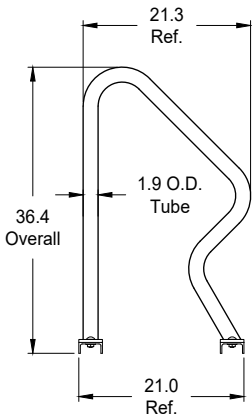

GREENSPOKE

BIKE PARKING SOLUTIONS

1-844-888-9999
www.gogreenspoke.com

Rail Racks, Multi R-Rack, Surface Mount

Painted Steel or Hot Dip Galvanized

- Specifications -

Rev.: 08Aug24

2-Rack Model: 850812
4 Bike Capacity

3-Rack Model: 850813
6 Bike Capacity

4-Rack Model: 850814
8 Bike Capacity

5-Rack Model: 850815
10 Bike Capacity

3-Rack Model: 850813
6 Bike Capacity

Materials:

- Tube: 1.9" O.D. x .125" Wall Steel Tube
- Mounting Plates: 3/8" Thick Steel
- Rails: 3" x 1.4" x 3/16" Steel Channel
- Hardware: 1/2-13 Carriage Bolts, Tamper Proof, Stainless Steel

Note: Anchoring Hardware Available Upon Request.

Finishes:

- 1) Polyester Powder over Zinc Rich Primer.
- 2) Hot Dip Galvanized

Dimensions shown are in inches.

Greenspoke maintains a policy of continuous product improvement. As a result, some details may change without notice.