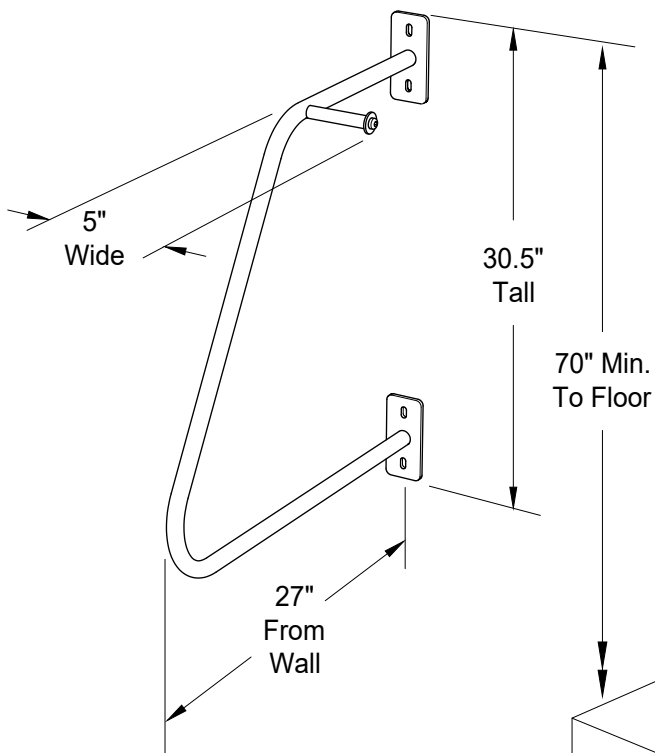

# Wall Hanger Single Bike Rack

(Wall Mount Only)

Model: 850460

Size: 5" Wide x 27" Deep x 30.5" Tall

Capacity: 1 Bike

## Description:

The Wall Hanger Rack is ideal for small, indoor spaces and stores bikes securely up off the floor. Hanger height can be staggered for extremely compact storage.

Well suited for use in bike or storage rooms in offices, dormitories or apartment buildings.

Installation requires location on wall studs or on a masonry/concrete wall.

Hangs 1 bike.