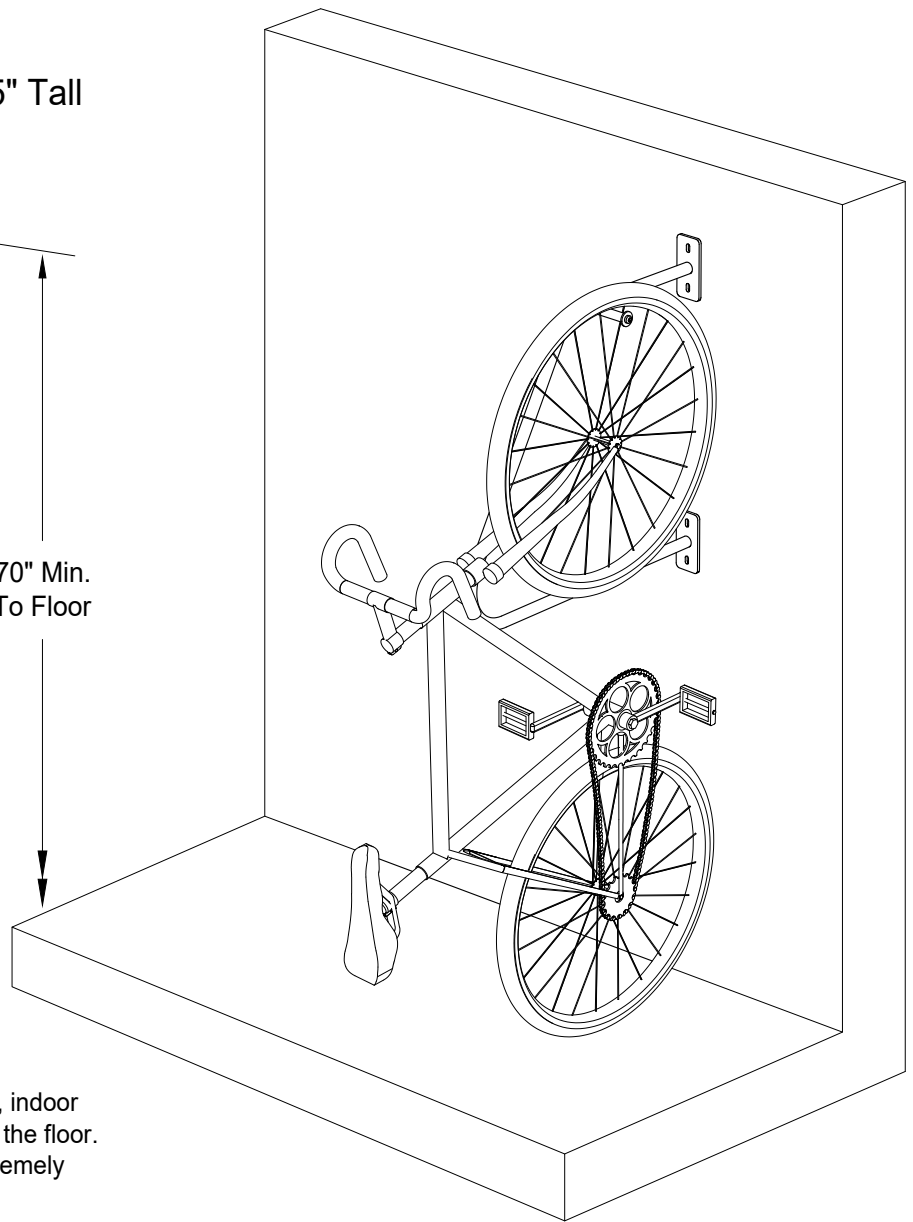

# Wall Hanger Single Bike Rack

(Wall Mount Only)

Model: 850460

Size: 5" Wide x 27" Deep x 30.5" Tall

Capacity: 1 Bike

## Description:

The Wall Hanger Rack is ideal for small, indoor spaces and stores bikes securely up off the floor. Hanger height can be staggered for extremely compact storage.

Well suited for use in bike or storage rooms in offices, dormitories or apartment buildings.

Installation requires location on wall studs or on a masonry/concrete wall.

Hangs 1 bike.