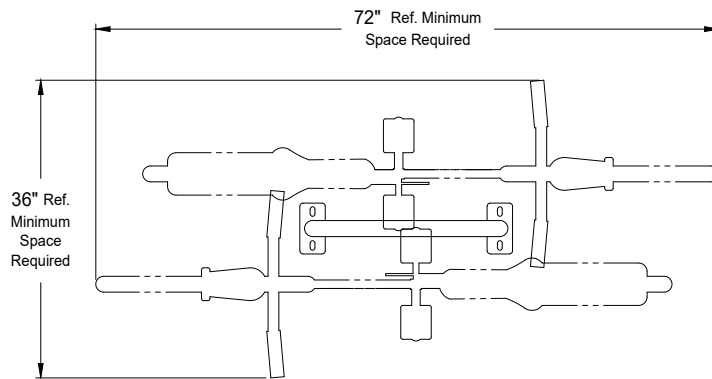

Tube: 1.90" O.D. x .125" Wall Steel Tube
Mounting Plates: 3/8" Thick Steel

Note: Anchoring Hardware Available Upon Request.

Finishes:

- 1) Polyester Powder over Zinc Rich Primer.
- 2) Hot Dip Galvanized.

Dimensions shown are in inches.

Greenspoke maintains a policy of continuous product improvement. As a result, some details may change without notice.

Top View Showing Recommended Spacing Requirements
(1/2 Scale)

Minimum Rack to Rack Spacing
(1/4 Scale)