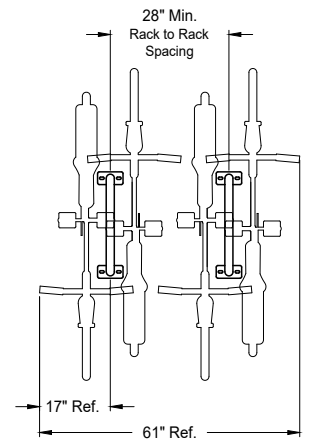

Tube: 1.90" O.D. x .125" Wall Steel Tube
Mounting Plates: 3/8" Thick Steel

Note: Anchoring Hardware Available Upon Request.

Finishes:

- 1) Polyester Powder over Zinc Rich Primer.
- 2) Hot Dip Galvanized.

Dimensions shown are in inches.

Greenspoke maintains a policy of continuous product improvement. As a result, some details may change without notice.

Top View Showing Recommended Spacing Requirements
(1/2 Scale)

Minimum Rack to Rack Spacing
(1/4 Scale)