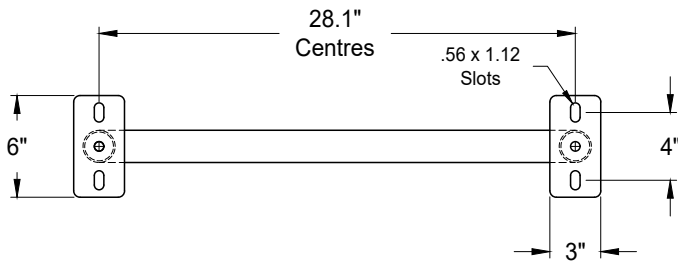

Tube: 1.90" O.D. x .125" Wall Steel Tube
Mounting Plates: 3/8" Thick Steel

Note: Anchoring Hardware Available Upon Request.

Finishes:

- 1) Polyester Powder over Zinc Rich Primer.
- 2) Hot Dip Galvanized.

Dimensions shown are in inches.

Greenspoke maintains a policy of continuous product improvement. As a result, some details may change without notice.

Top View Showing Recommended Spacing Requirements
(1/2 Scale)

Minimum Rack to Rack Spacing
(1/4 Scale)