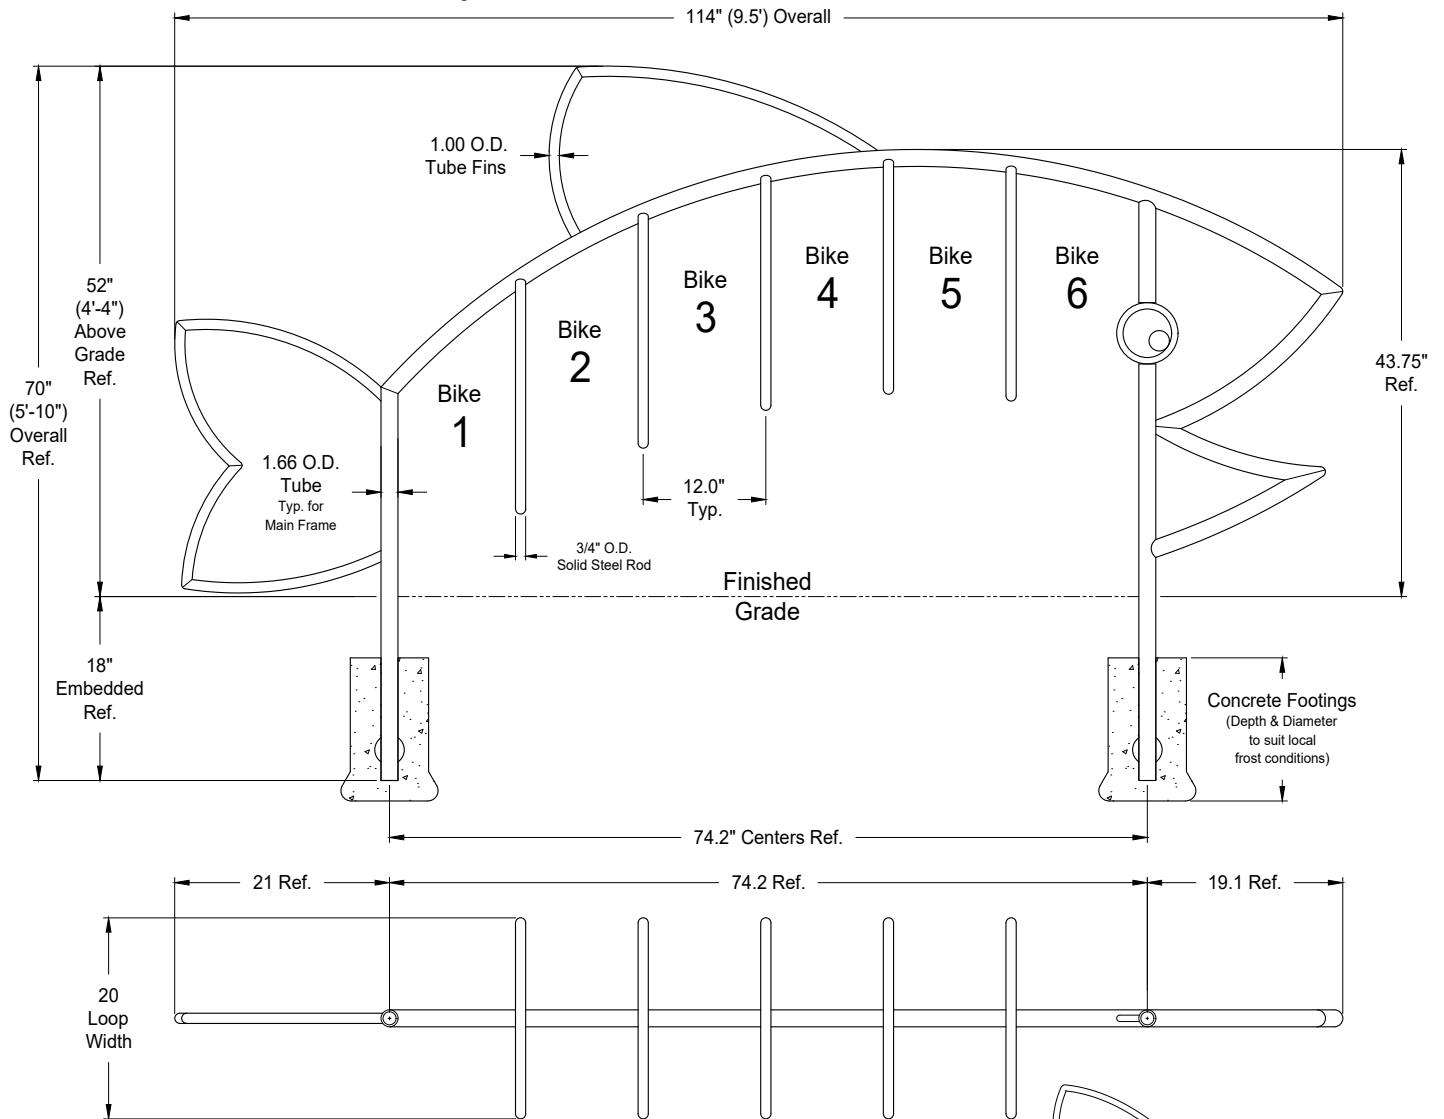

"Something Fishy" 3-D Bike Rack

- Specifications -

In-Ground Model: 850167

Capacity: 6 or More Bikes

Rev.: 22Aug23

GREENSPOKE
BIKE PARKING SOLUTIONS

1-844-888-9999
www.gogreenspoke.com

Materials:

- 1.66" O.D. x .125" Wall Steel Tube (Main Frame)
- 1.05" O.D. x .100" Wall Steel Tube (Fins)
- 3/4" Dia. Steel Rod (Triangle Loops)
- 5/8" Dia. Steel Rod

Finish:

Polyester Powder Paint over Zinc Rich Primer.

Notes:

Dimensions shown are Imperial (feet & inches).

Greenspoke maintains a policy of continuous product improvement.

As a result, some details may change without notice.