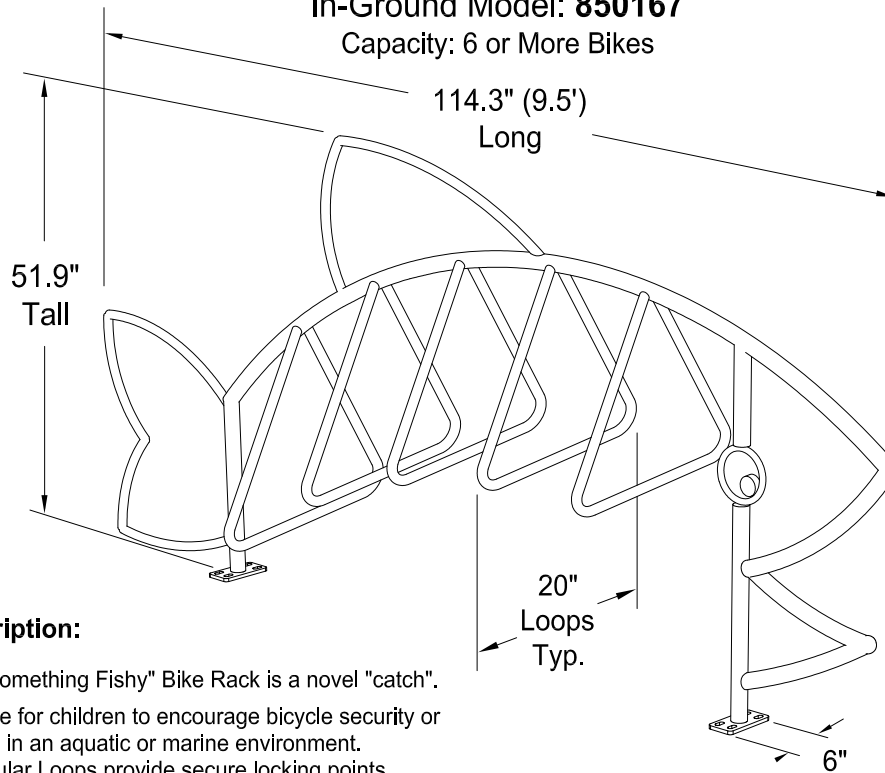

"Something Fishy" 3-D Bike Rack

Surface Mount Model (Shown): **850165**

In-Ground Model: **850167**

Capacity: 6 or More Bikes

Description:

The "Something Fishy" Bike Rack is a novel "catch". Suitable for children to encourage bicycle security or for use in an aquatic or marine environment. Triangular Loops provide secure locking points. Available in Surface Mount or In-Ground/Embedded configurations. Parks 6 or more bikes.

"Something Fishy" Flat Bike Rack

Surface Mount Model (Shown): **850160**

In-Ground Model: **850162**

Capacity: 7 to 9 Bikes

Description:

The "Something Fishy" Bike Rack is a novel "catch". Suitable for children to encourage bicycle security or for use in an aquatic or marine environment. Available in Surface Mount or In-Ground/Embedded configurations. Parks 7 to 9 bikes.