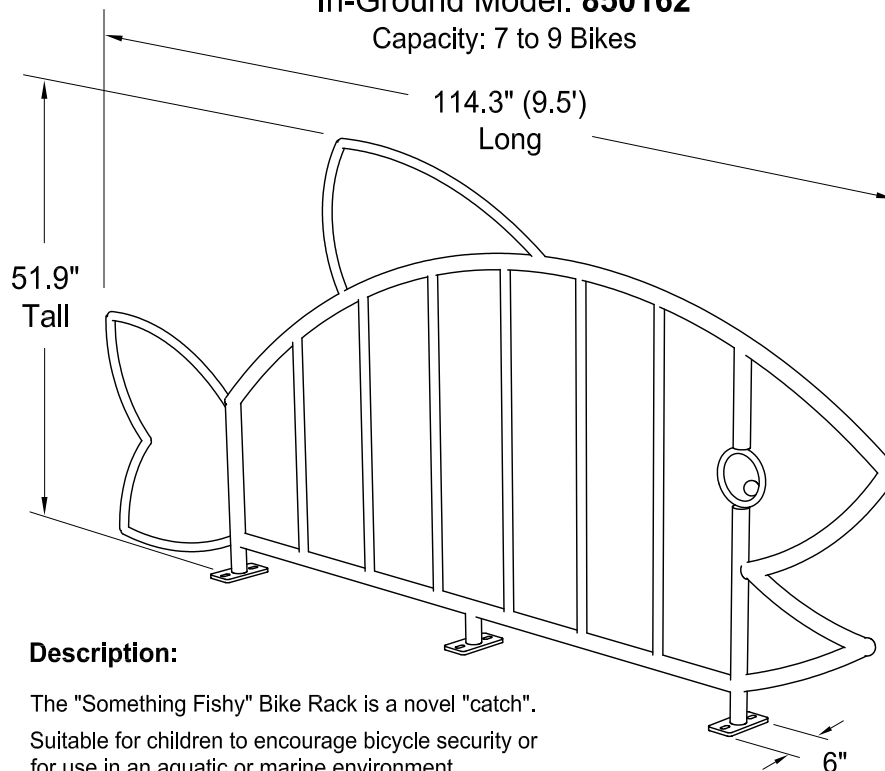

"Something Fishy" 3-D Bike Rack

Surface Mount Model (Shown): **850165**

In-Ground Model: **850167**

Capacity: 6 or More Bikes

Description:

The "Something Fishy" Bike Rack is a novel "catch". Suitable for children to encourage bicycle security or for use in an aquatic or marine environment. Triangular Loops provide secure locking points. Available in Surface Mount or In-Ground/Embedded configurations. Parks 6 or more bikes.

"Something Fishy" Flat Bike Rack

Surface Mount Model (Shown): **850160**

In-Ground Model: **850162**

Capacity: 7 to 9 Bikes

Description:

The "Something Fishy" Bike Rack is a novel "catch". Suitable for children to encourage bicycle security or for use in an aquatic or marine environment. Available in Surface Mount or In-Ground/Embedded configurations. Parks 7 to 9 bikes.