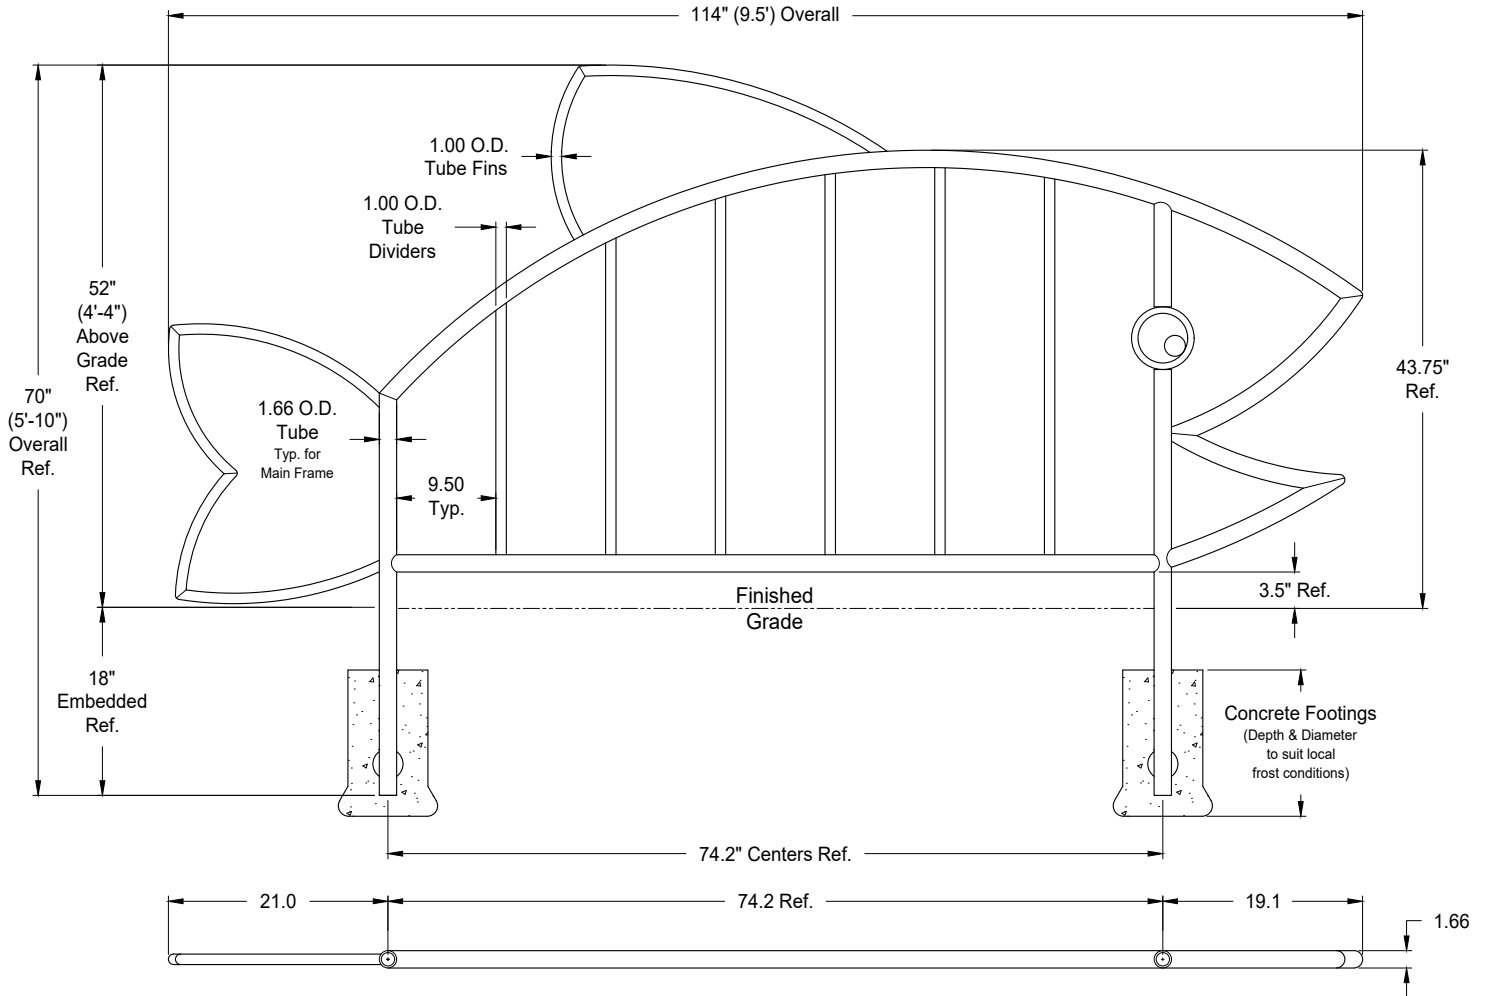

# "Something Fishy" (Flat) Bike Rack

- Specifications -

In-Ground Model: **850162**

Capacity: 7 to 9 Bikes

Rev.: 22Aug23

**GREENSPOKE**  
BIKE PARKING SOLUTIONS

1-844-888-9999  
www.gogreenspoke.com

## Materials:

- 1.66" O.D. x .125" Wall Steel Tube (Main Frame)
- 1.05" O.D. x .100" Wall Steel Tube (Fins & Dividers)
- 5/8" Dia. Steel Rod

## Notes:

Dimensions shown are Imperial (feet & inches).

Greenspoke maintains a policy of continuous product improvement. As a result, some details may change without notice.