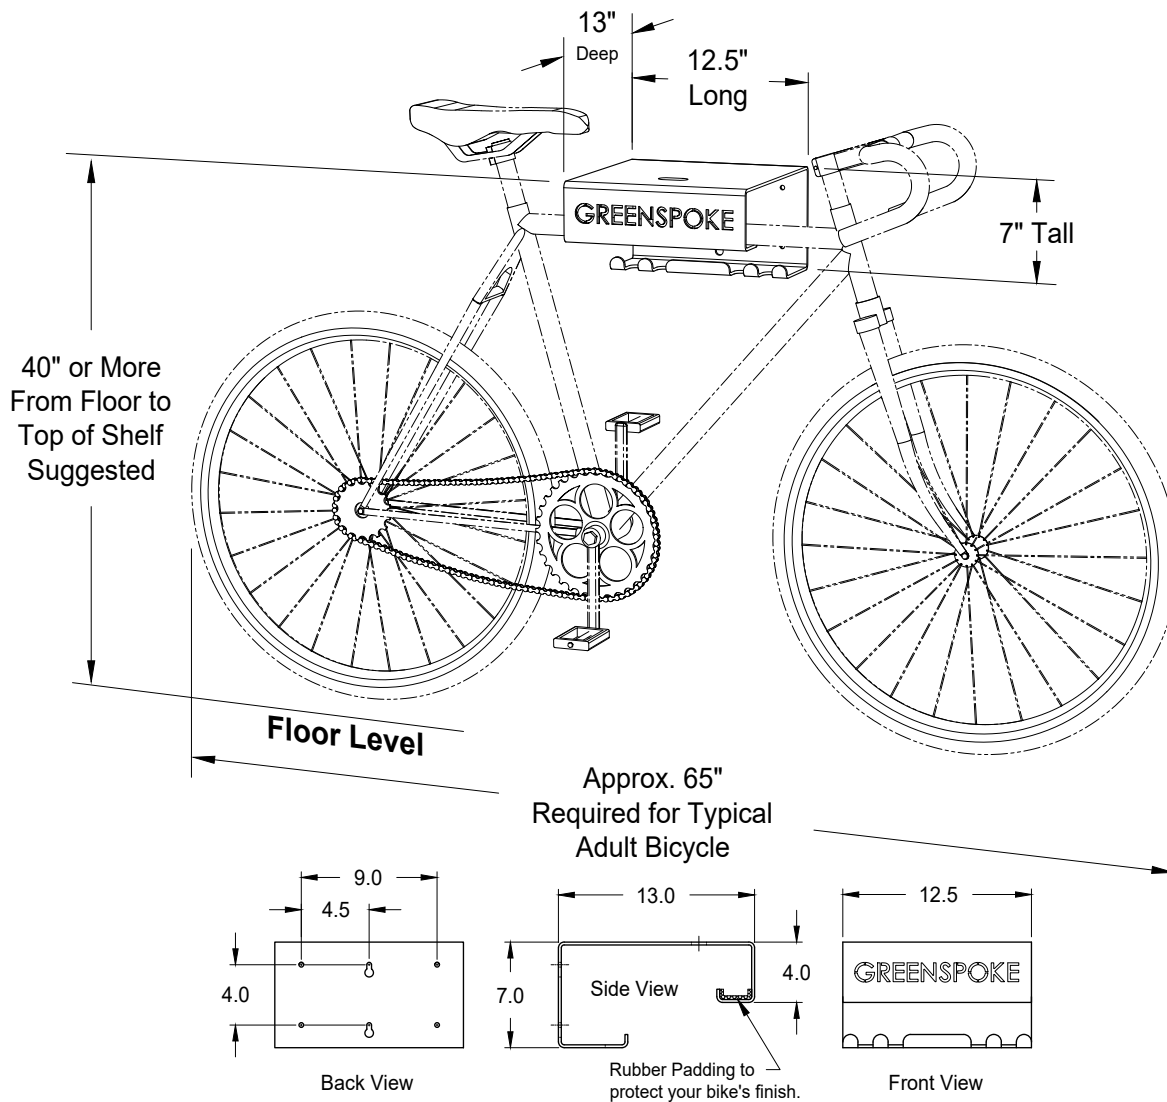

# Bike Shelf Hanger

Wall Mount

Model: **851150**

Size: 12.5" Long x 13" Deep x 7" Tall

## Description:

The Bike Shelf Hanger is ideal for home or office to conveniently park and show off your prize possession. With an upper shelf and integral hooks, you can also store your helmet, tools or other bike accessories. Simple bike maintenance can also be performed while the bike is on the hanger. A slot allows the bike to be secured to the shelf with any typical U-Lock or Cable Lock.

For best results, it can be hung on a wall centred over a single wall stud, but additional holes are provided for use with sturdy wall anchors.

Parks and/or stores 1 bike.