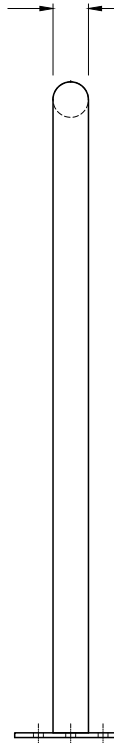

1.90" O.D.  
x .125" Wall  
Steel Tube

### Sunset Bike Rack

Surface Mount

Model: **850340**

- Specifications -

Rev.: 12Dec23

#### Materials:

Tube: 1.90" O.D. x .125" Wall Steel Tube  
Mounting Plates: 1/4" Thick Steel

Note: Anchoring Hardware Available Upon Request.

#### Top View Spacing Requirements with 2 Bikes