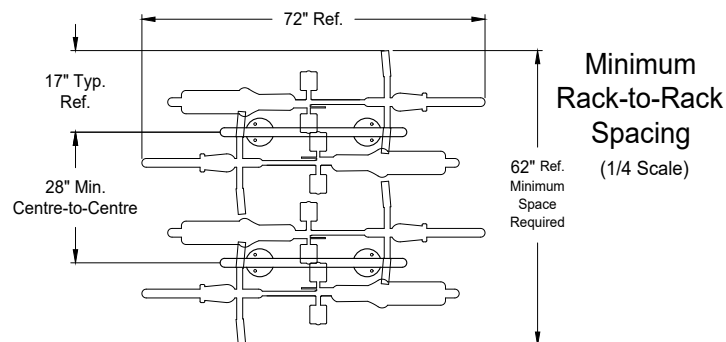

Finishes:

1) Polyester Powder over Zinc Rich Primer.
2) Hot Dip Galvanized.

Dimensions shown are in inches.

Greenspoke maintains a policy of continuous product improvement. As a result, some details may change without notice.