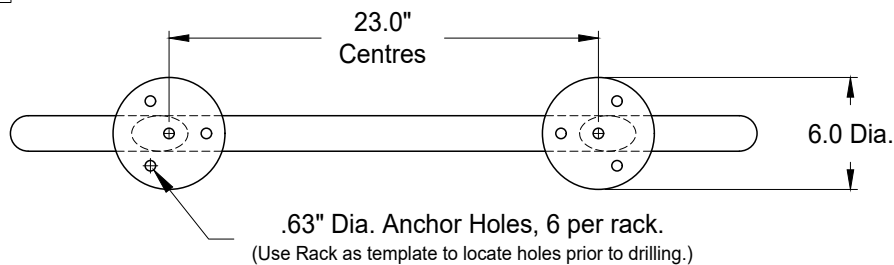

Finishes:

1) Polyester Powder over Zinc Rich Primer.
2) Hot Dip Galvanized.

Dimensions shown are in inches.

Greenspoke maintains a policy of continuous product improvement. As a result, some details may change without notice.