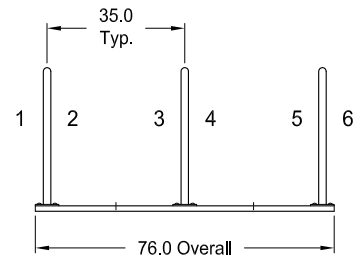

2-Arch

4 Bike Capacity

Model: 850803

3-Arch

6 Bike Capacity

Model: 850804

4-Arch

8 Bike Capacity

Model: 850805

5-Arch

10 Bike Capacity

Model: 850806

6-Arch

12 Bike Capacity

Model: 850803

3-Arch

6 Bike Capacity

Also Available:
Single Arch Bike Rack
With Surface Mounting Plates

Painted Model: 850220
Hot Dip Galvanized Model: 850230

Materials:

Tube: 1.9" O.D. x .125" Wall Steel Tube

Mounting Plates: 3/8" Thick Steel

Rails: 3" x 1.4" x 3/16" Steel Channel

Hardware: 7/16-14 Stainless Steel

Note: Anchoring Hardware Not Included.

Finishes:

1) Polyester Powder over Zinc Rich Primer.

2) Hot Dip Galvanized

Dimensions shown are in inches.