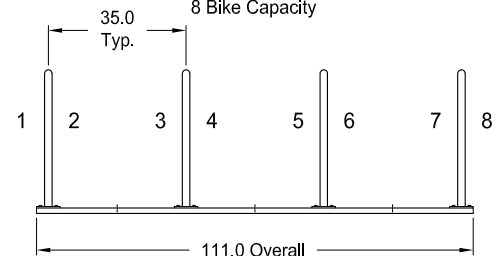

2-Arch

4 Bike Capacity

Model: 850803

3-Arch

6 Bike Capacity

Model: 850804

4-Arch

8 Bike Capacity

Model: 850805

5-Arch

10 Bike Capacity

Model: 850806

6-Arch

12 Bike Capacity

Model: 850803

3-Arch

Rails: 3" x 1.4" x 3/16" Steel Channel

Hardware: 7/16-14 Stainless Steel

Note: Anchoring Hardware Not Included.

Finishes:

1) Polyester Powder over Zinc Rich Primer.

2) Hot Dip Galvanized

Dimensions shown are in inches.