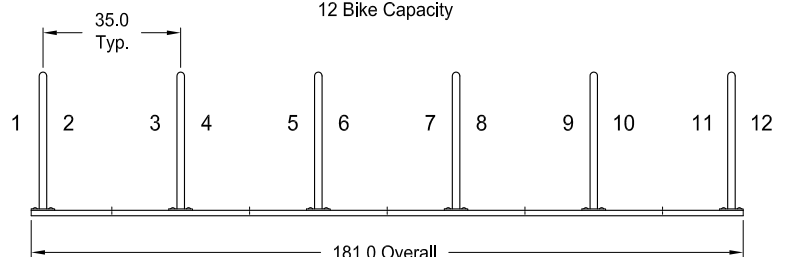

Model: 850805

5-Arch

10 Bike Capacity

Model: 850806

6-Arch

12 Bike Capacity

Model: 850803

3-Arch

6 Bike Capacity

Also Available:
Single Arch Bike Rack
With Surface Mounting Plates

Painted Model: 850220
Hot Dip Galvanized Model: 850230

Materials:

Tube: 1.9" O.D. x .125" Wall Steel Tube

Mounting Plates: 3/8" Thick Steel

Rails: 3" x 1.4" x 3/16" Steel Channel

Hardware: 7/16-14 Stainless Steel

Note: Anchoring Hardware Not Included.

Finishes:

1) Polyester Powder over Zinc Rich Primer.

2) Hot Dip Galvanized

Dimensions shown are in inches.