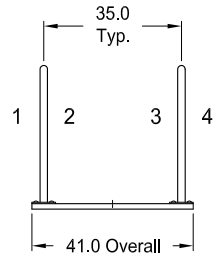

2-Arch

4 Bike Capacity

Model: 850803

3-Arch

6 Bike Capacity

Model: 850804

4-Arch

8 Bike Capacity

6 Bike Capacity

Also Available:
Single Arch Bike Rack
With Surface Mounting Plates

Painted Model: 850220
Hot Dip Galvanized Model: 850230

Materials:

Tube: 1.9" O.D. x .125" Wall Steel Tube

Mounting Plates: 3/8" Thick Steel

Rails: 3" x 1.4" x 3/16" Steel Channel

Hardware: 7/16-14 Stainless Steel

Note: Anchoring Hardware Not Included.

Finishes:

1) Polyester Powder over Zinc Rich Primer.

2) Hot Dip Galvanized

Dimensions shown are in inches.