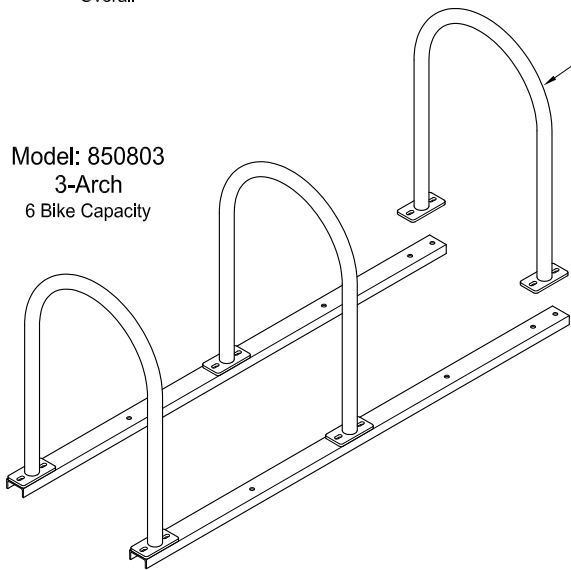

Model: 850805

5-Arch

10 Bike Capacity

Model: 850806

6-Arch

12 Bike Capacity

Model: 850803

3-Arch

6 Bike Capacity

Also Available:
Single Arch Bike Rack
With Surface Mounting Plates

Painted Model: 850220
Hot Dip Galvanized Model: 850230

Materials:

Tube: 1.9" O.D. x .125" Wall Steel Tube

Mounting Plates: 3/8" Thick Steel

Rails: 3" x 1.4" x 3/16" Steel Channel

Hardware: 7/16-14 Stainless Steel

Note: Anchoring Hardware Not Included.

Finishes:

1) Polyester Powder over Zinc Rich Primer.

2) Hot Dip Galvanized

Dimensions shown are in inches.