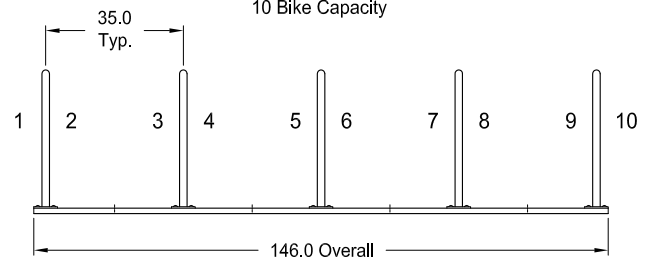

2-Arch

4 Bike Capacity

Model: 850803

3-Arch

6 Bike Capacity

Model: 850804

4-Arch

8 Bike Capacity

Model: 850805

5-Arch

10 Bike Capacity

Model: 850806

6-Arch

12 Bike Capacity

Model: 850803

3-Arch

Rails: 3" x 1.4" x 3/16" Steel Channel

Hardware: 7/16-14 Stainless Steel

Note: Anchoring Hardware Not Included.

Finishes:

1) Polyester Powder over Zinc Rich Primer.

2) Hot Dip Galvanized

Dimensions shown are in inches.