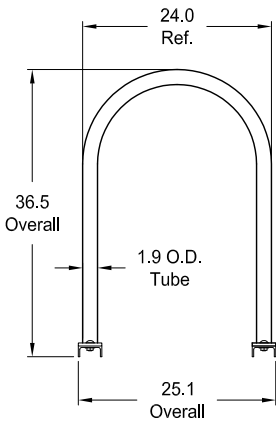

Model: 850805

5-Arch

10 Bike Capacity

Model: 850806

6-Arch

12 Bike Capacity

Model: 850803

3-Arch

6 Bike Capacity

Also Available:
Single Arch Bike Rack
With Surface Mounting Plates

Painted Model: 850220
Hot Dip Galvanized Model: 850230

Materials:

Tube: 1.9" O.D. x .125" Wall Steel Tube

Mounting Plates: 3/8" Thick Steel

Rails: 3" x 1.4" x 3/16" Steel Channel

Hardware: 7/16-14 Stainless Steel

Note: Anchoring Hardware Not Included.

Finishes:

1) Polyester Powder over Zinc Rich Primer.

2) Hot Dip Galvanized

Dimensions shown are in inches.