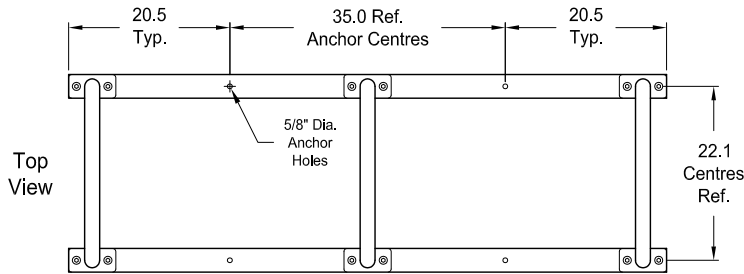

GREENSPOKE

BIKE PARKING SOLUTIONS

1-844-888-9999
www.gogreenspoke.com

Rail Racks, Multi-Arch, Surface Mount

Painted Steel or Hot Dip Galvanized

- Specifications -

Rev.: 19Oct17