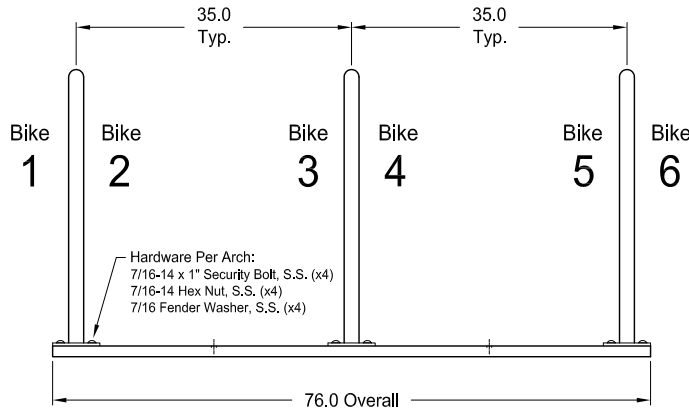

Model: 850805

5-Arch

10 Bike Capacity

Model: 850806

6-Arch

12 Bike Capacity

Model: 850803

3-Arch

6 Bike Capacity

Also Available:
Single Arch Bike Rack
With Surface Mounting Plates

Painted Model: 850220
Hot Dip Galvanized Model: 850230

Materials:

Tube: 1.9" O.D. x .125" Wall Steel Tube

Mounting Plates: 3/8" Thick Steel

Rails: 3" x 1.4" x 3/16" Steel Channel

Hardware: 7/16-14 Stainless Steel

Note: Anchoring Hardware Not Included.

Finishes:

1) Polyester Powder over Zinc Rich Primer.

2) Hot Dip Galvanized

Dimensions shown are in inches.