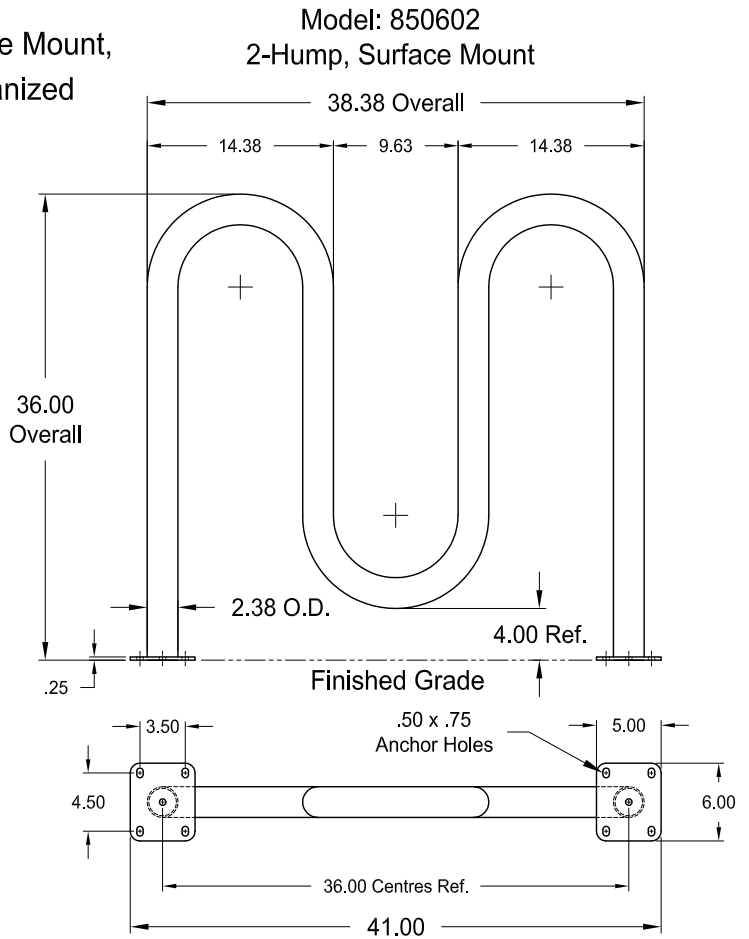

## - Specifications -

Rev.: 27Jun16

### Materials:

Tube: 2.375" O.D. x .125" Wall Steel Tube  
Mounting Plates: 1/4" Thick Steel

Note: Anchoring Hardware Not Included.