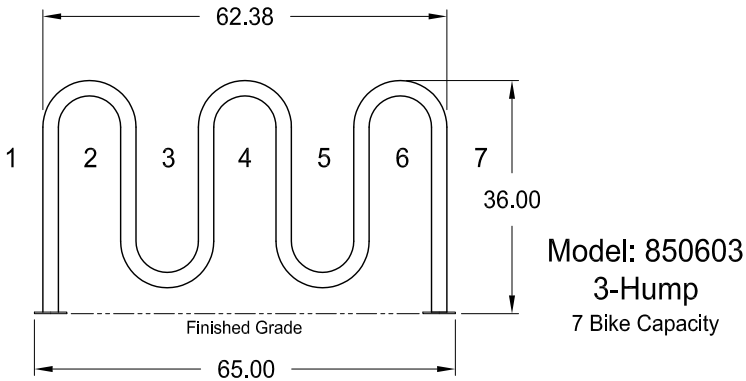

### Materials:

Tube: 2.375" O.D. x .125" Wall Steel Tube  
Mounting Plates: 1/4" Thick Steel

Note: Anchoring Hardware Not Included.