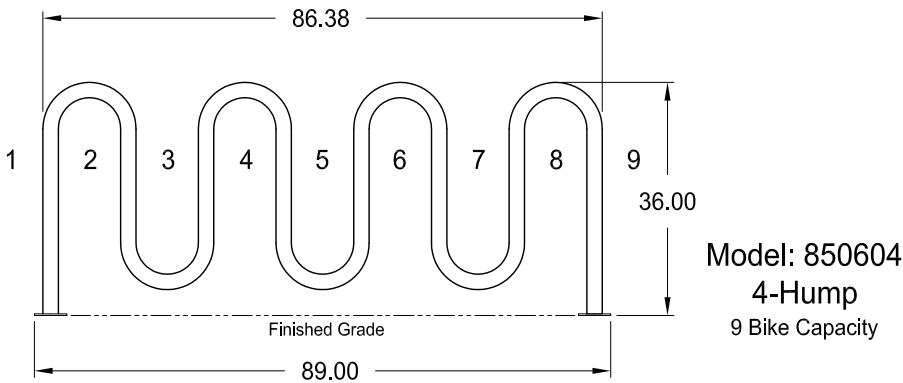

### Materials:

Tube: 2.375" O.D. x .125" Wall Steel Tube  
Mounting Plates: 1/4" Thick Steel

Note: Anchoring Hardware Not Included.