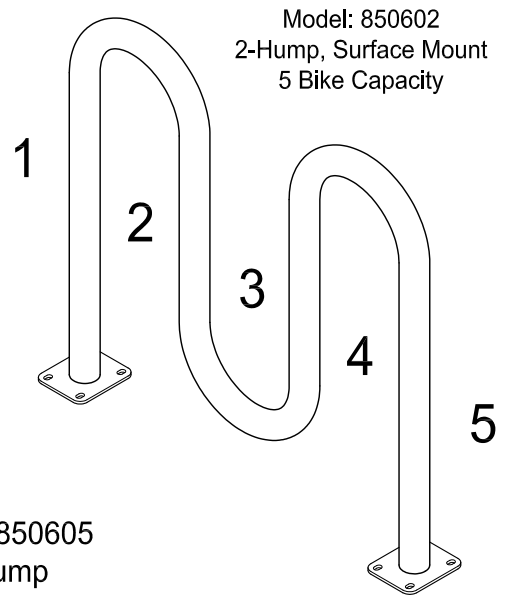

### Materials:

Tube: 2.375" O.D. x .125" Wall Steel Tube  
Mounting Plates: 1/4" Thick Steel

Note: Anchoring Hardware Not Included.