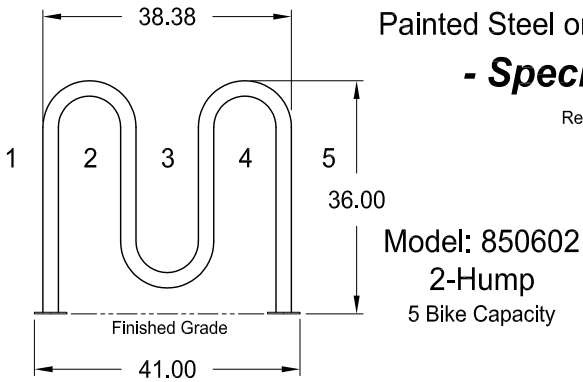

### Materials:

Tube: 2.375" O.D. x .125" Wall Steel Tube  
Mounting Plates: 1/4" Thick Steel

Note: Anchoring Hardware Not Included.