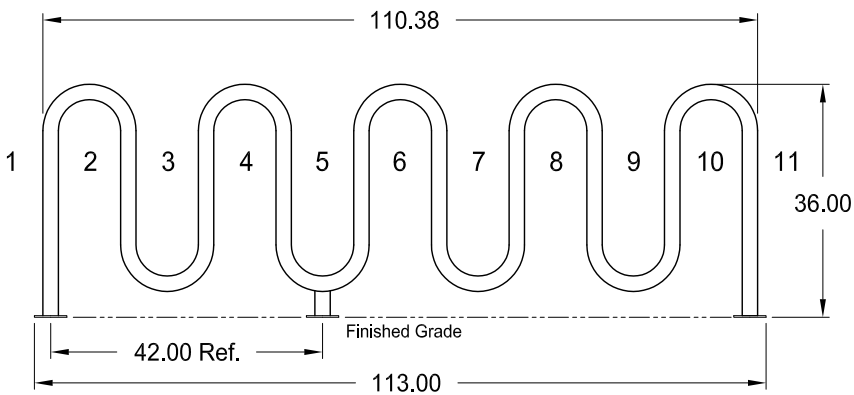

## - Specifications -

Rev.: 27Jun16

### Materials:

Tube: 2.375" O.D. x .125" Wall Steel Tube  
Mounting Plates: 1/4" Thick Steel

Note: Anchoring Hardware Not Included.