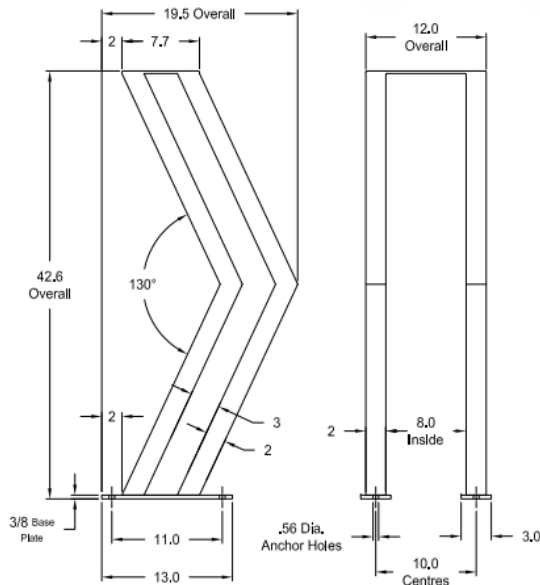

Chevron Rack

PRODUCT OUTLINE

LOW VOLUME PARKING

The Chevron Rack offers a bold presence that parks up to 3 bikes. Excellent security is provided by the heavy gauge, square steel tubing that is resistant to typical tube cutters.

 3 BIKE CAPACITY

FEATURES Fully Welded Construction
High Strength Steel Tubing
Heavy Duty Steel Base Plates

FINISH Hot Dipped Galvanized
Powder Coat

MOUNT Surface
In-Ground

For additional information, please view the detailed specifications for this product.