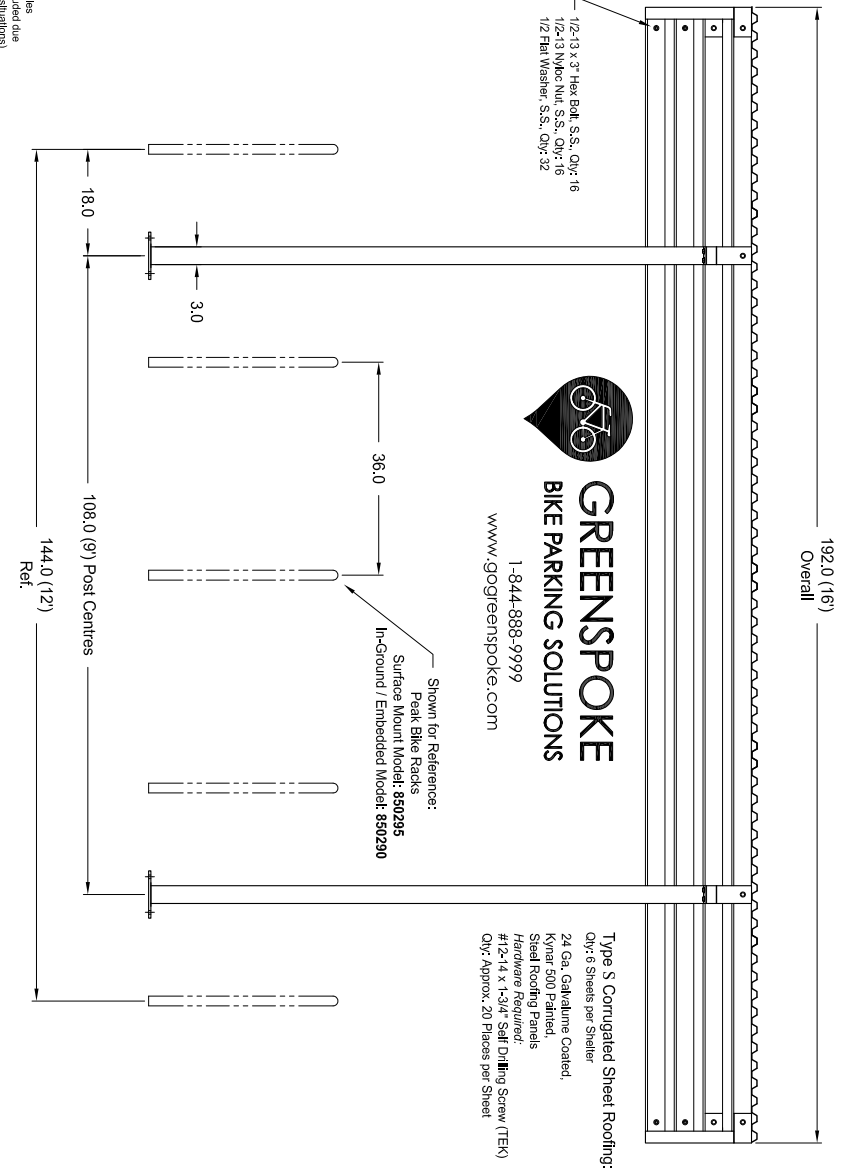

4-Post, 16' Bike Shelter

Model: 855010

- General Specifications -

Rev.: 06Dec16

1-844-888-9999
www.gogreenspoke.com

Shown for Reference:
Peak Bike Racks
Surface Mount Model: 850295
In-Ground / Embedded Model: 850290

Type S Corrugated Sheet Roofing:
Qty: 8 Sheets per Shelter

24 Ga. Galvalume Coated,
Kynar 500 Painted,
Steel Roofing Panels

Hardware Required:
#12-14 x 1-3/8" Self Drilling Screw (TEK)
Qty: Approx. 20 Pieces per Sheet