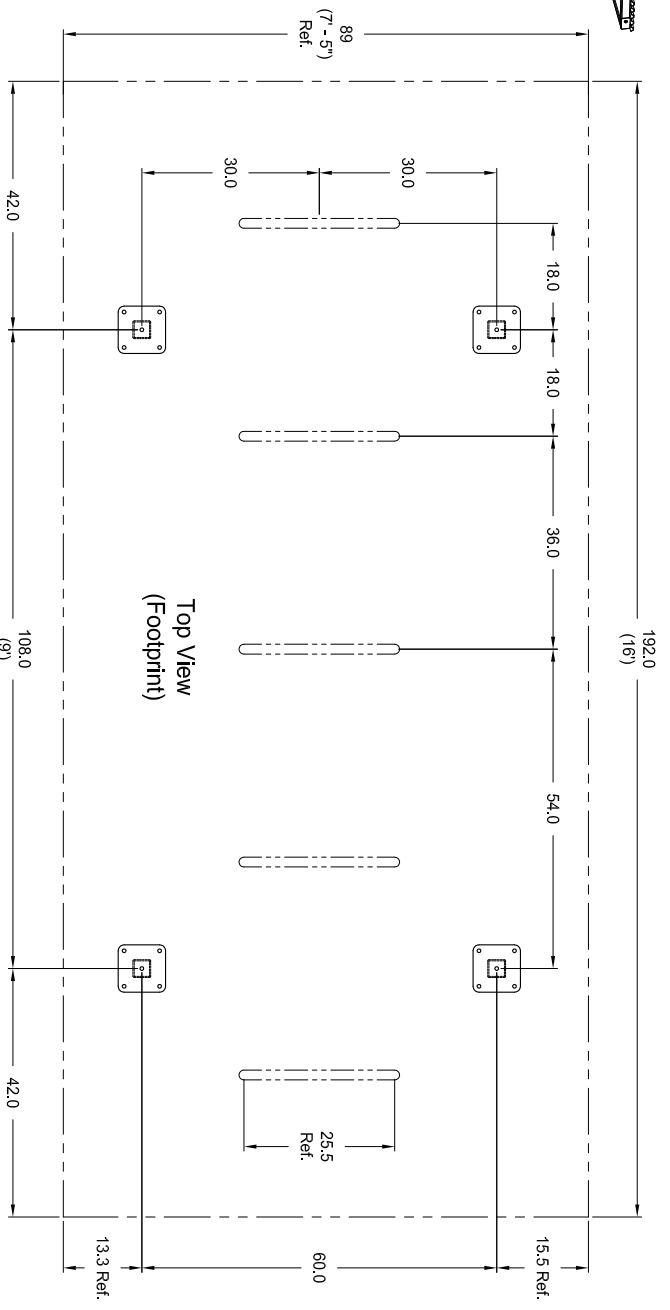

4-Post, 16' Bike Shelter

Model: 855010

- General Specifications -

Rev.: 06Dec16

1-844-888-9999
www.gogreenspoke.com

Shown for Reference:
Peak Bike Racks
Surface Mount Model: 850295
In-Ground / Embedded Model: 850290

Type S Corrugated Sheet Roofing:
Qty: 8 Sheets per Shelter

24 Ga. Galvalume Coated,
Kynar 500 Painted,
Steel Roofing Panels

Hardware Required:
#12-14 x 1-3/8" Self Drilling Screw (TEK)
Qty: Approx. 20 Pieces per Sheet