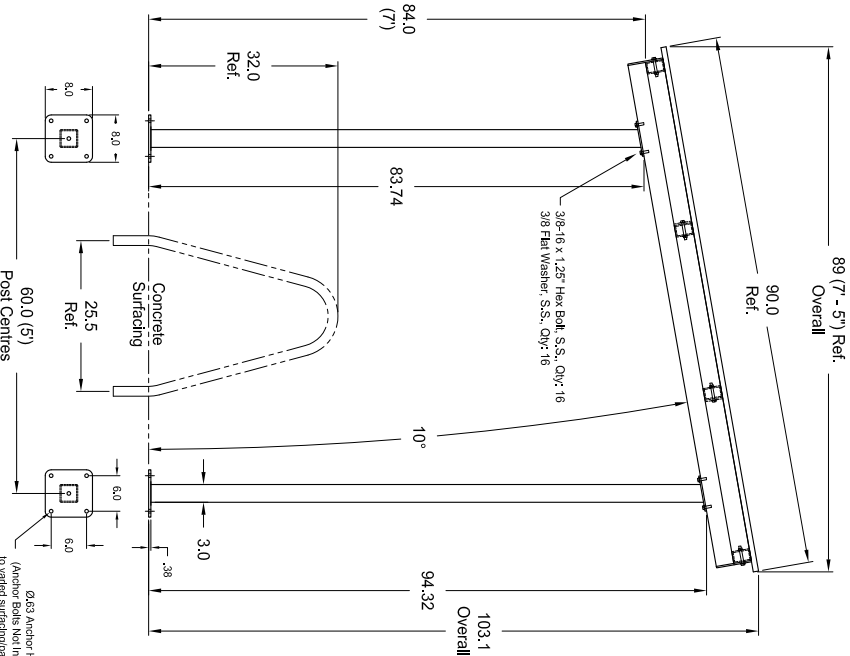

4-Post, 16' Bike Shelter

Model: 855010

- General Specifications -

Rev.: 06Dec16

1-844-888-9999
www.gogreenspoke.com

Shown for Reference:
Peak Bike Racks
Surface Mount Model: 850295
In-Ground / Embedded Model: 850290

Type S Corrugated Sheet Roofing:
Qty: 8 Sheets per Shelter

24 Ga. Galvalume Coated,
Kynar 500 Painted,
Steel Roofing Panels

Hardware Required:
#12-14 x 1-3/8" Self Drilling Screw (TEK)
Qty: Approx. 20 Pieces per Sheet