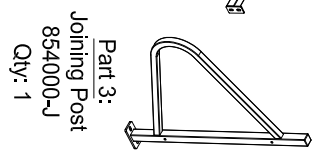

GREENSPOKE BIKE PARKING SOLUTIONS

1-844-888-9999
www.gogreenspoke.com

Single Bike Stall Model: 854000

Capacity: 14 Bikes
- Specifications -

Rev.: 21Jul16

Part 1:
End Rack
854000-E
Qty: 2

Part 2:
Mid Rack
854000-M
Qty: 2

Part 3:
Joining Post
854000-J
Qty: 1

Materials:

- 1.5" x 1.5" x .125" Wall, Square Steel Tube
 - 1.75" x 1.75" x .125" Wall, Square Steel Tube
 - .25" Thick Steel Connector Plates
 - .375" Thick Steel Base Plates
 - 3/8"-16 Stainless Steel Security Hardware (6 Places)
- (Note: Anchoring Hardware Not Included)