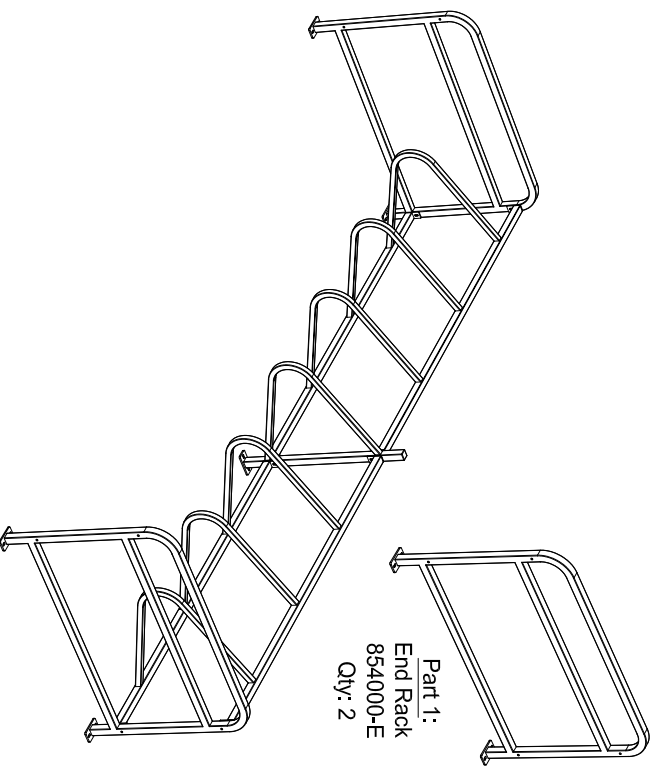

GREENSPOKE BIKE PARKING SOLUTIONS

1-844-888-9999
www.gogreenspoke.com

Single Bike Stall Model: 854000

Capacity: 14 Bikes
- Specifications -

Rev.: 21Jul16

Part 1:
End Rack
854000-E
Qty: 2

Part 2:
Mid Rack
854000-M
Qty: 2

Part 3:
Joining Post
854000-J
Qty: 1

Materials:

- 1.5" x 1.5" x .125" Wall, Square Steel Tube
 - 1.75" x 1.75" x .125" Wall, Square Steel Tube
 - .25" Thick Steel Connector Plates
 - .375" Thick Steel Base Plates
 - 3/8"-16 Stainless Steel Security Hardware (6 Places)
- (Note: Anchoring Hardware Not Included)