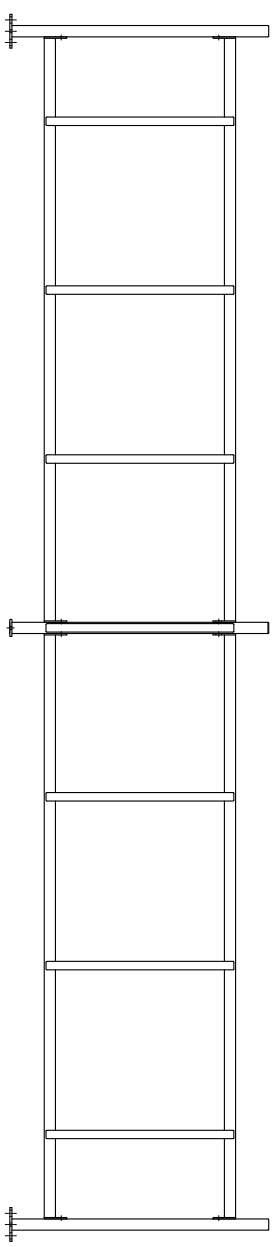

GREENSPOKE BIKE PARKING SOLUTIONS

1-844-888-9999
www.gogreenspoke.com

Single Bike Stall Model: 854000

Capacity: 14 Bikes
- Specifications -

Rev.: 21Jul16

Part 1:
End Rack
854000-E
Qty: 2

Part 2:
Mid Rack
854000-M
Qty: 2

Part 3:
Joining Post
854000-J
Qty: 1

Materials:

- 1.5" x 1.5" x .125" Wall, Square Steel Tube
 - 1.75" x 1.75" x .125" Wall, Square Steel Tube
 - .25" Thick Steel Connector Plates
 - .375" Thick Steel Base Plates
 - 3/8"-16 Stainless Steel Security Hardware (6 Places)
- (Note: Anchoring Hardware Not Included)

Finishes:

- 1) Polyester Powder over Zinc Rich Primer.
- 2) Hot Dip Galvanized.

Dimensions shown are in inches.

Greenspoke maintains a policy of continuous product improvement.

As a result, some details may change without notice.