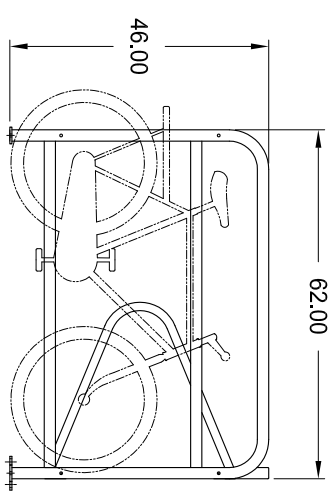

GREENSPOKE BIKE PARKING SOLUTIONS

1-844-888-9999
www.gogreenspoke.com

Single Bike Stall Model: 854000

Capacity: 14 Bikes
- Specifications -

Rev.: 21Jul16

Part 1:
End Rack
854000-E
Qty: 2

Part 2:
Mid Rack
854000-M
Qty: 2

Part 3:
Joining Post
854000-J
Qty: 1

Materials:

- 1.5" x 1.5" x .125" Wall, Square Steel Tube
 - 1.75" x 1.75" x .125" Wall, Square Steel Tube
 - .25" Thick Steel Connector Plates
 - .375" Thick Steel Base Plates
 - 3/8"-16 Stainless Steel Security Hardware (6 Places)
- (Note: Anchoring Hardware Not Included)