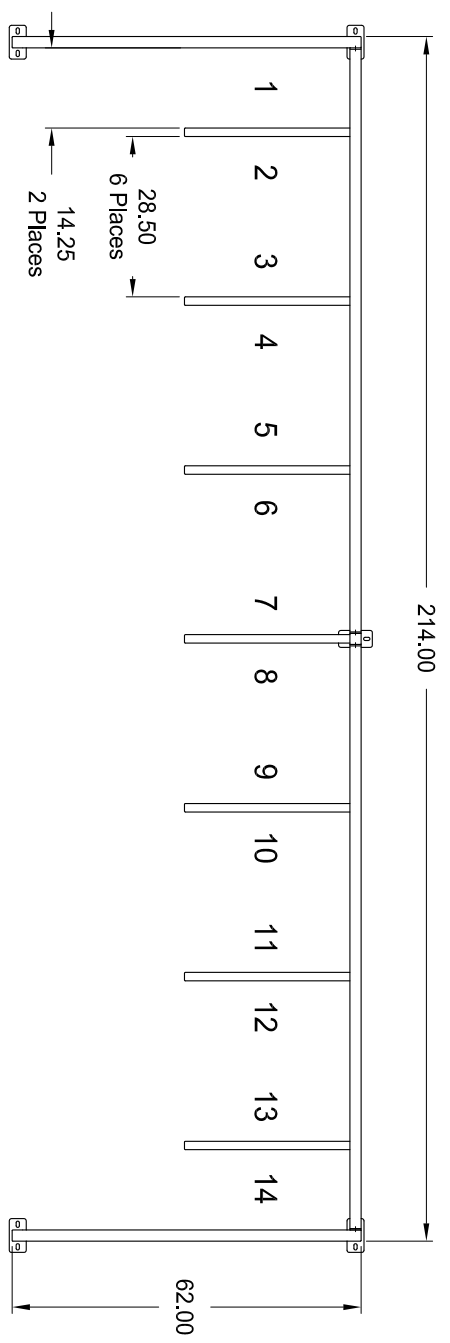

GREENSPOKE BIKE PARKING SOLUTIONS

1-844-888-9999
www.gogreenspoke.com

Single Bike Stall Model: 854000

Capacity: 14 Bikes
- Specifications -

Rev.: 21Jul16

Part 1:
End Rack
854000-E
Qty: 2

Part 2:
Mid Rack
854000-M
Qty: 2

Part 3:
Joining Post
854000-J
Qty: 1

Materials:

- 1.5" x 1.5" x .125" Wall, Square Steel Tube
 - 1.75" x 1.75" x .125" Wall, Square Steel Tube
 - .25" Thick Steel Connector Plates
 - .375" Thick Steel Base Plates
 - 3/8"-16 Stainless Steel Security Hardware (6 Places)
- (Note: Anchoring Hardware Not Included)

Finishes:

- 1) Polyester Powder over Zinc Rich Primer.
- 2) Hot Dip Galvanized.

Dimensions shown are in inches.

Greenspoke maintains a policy of continuous product improvement.

As a result, some details may change without notice.