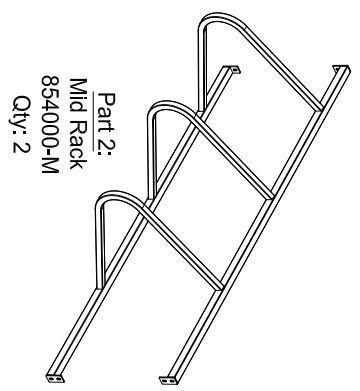

GREENSPOKE BIKE PARKING SOLUTIONS

1-844-888-9999
www.gogreenspoke.com

Single Bike Stall Model: 854000

Capacity: 14 Bikes
- Specifications -

Rev.: 21Jul16

Part 1:
End Rack
854000-E
Qty: 2

Part 2:
Mid Rack
854000-M
Qty: 2

Part 3:
Joining Post
854000-J
Qty: 1

Materials:

- 1.5" x 1.5" x .125" Wall, Square Steel Tube
 - 1.75" x 1.75" x .125" Wall, Square Steel Tube
 - .25" Thick Steel Connector Plates
 - .375" Thick Steel Base Plates
 - 3/8"-16 Stainless Steel Security Hardware (6 Places)
- (Note: Anchoring Hardware Not Included)