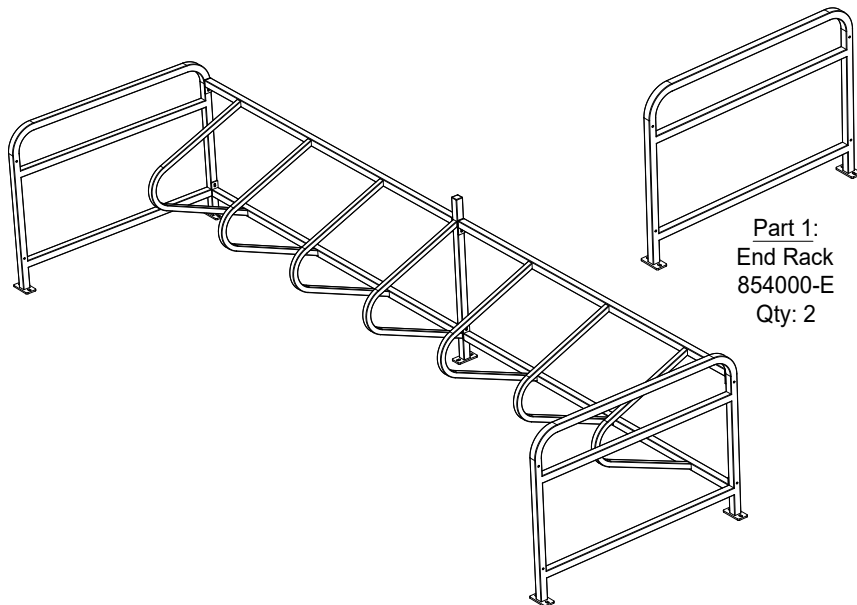

GREENSPOKE BIKE PARKING SOLUTIONS

1-844-888-9999
www.gogreenspoke.com

Single Bike Stall Model: 854000

Capacity: 14 Bikes
- Specifications -

Rev.: 31Aug23

Part 1:
End Rack
854000-E
Qty: 2

Part 2:
Mid Rack
854000-M
Qty: 2

Part 3:
Joining Post
854000-J
Qty: 1

Materials:

- 1.5" x 1.5" x .125" Wall, Square Steel Tube
 - 1.75" x 1.75" x .125" Wall, Square Steel Tube
 - .25" Thick Steel Connector Plates
 - .375" Thick Steel Base Plates
 - 3/8-16 Stainless Steel Security Hardware (6 Places)
- Note: Anchoring Hardware Available Upon Request.