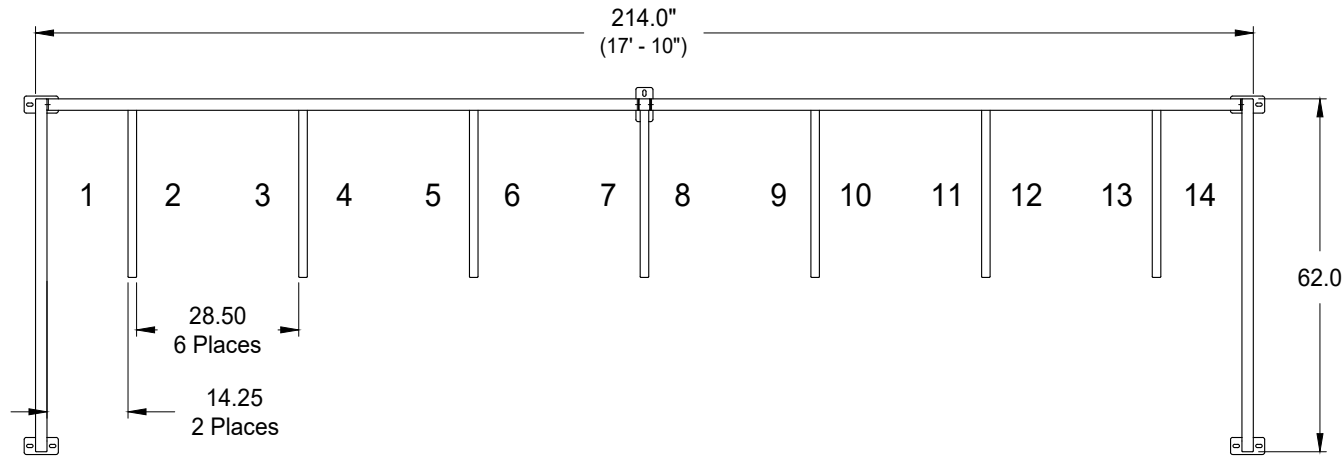

GREENSPOKE BIKE PARKING SOLUTIONS

1-844-888-9999
www.gogreenspoke.com

Single Bike Stall Model: 854000

Capacity: 14 Bikes
- Specifications -

Rev.: 31Aug23

Part 1:
End Rack
854000-E
Qty: 2

Part 2:
Mid Rack
854000-M
Qty: 2

Part 3:
Joining Post
854000-J
Qty: 1

Materials:

- 1.5" x 1.5" x .125" Wall, Square Steel Tube
 - 1.75" x 1.75" x .125" Wall, Square Steel Tube
 - .25" Thick Steel Connector Plates
 - .375" Thick Steel Base Plates
 - 3/8-16 Stainless Steel Security Hardware (6 Places)
- Note: Anchoring Hardware Available Upon Request.