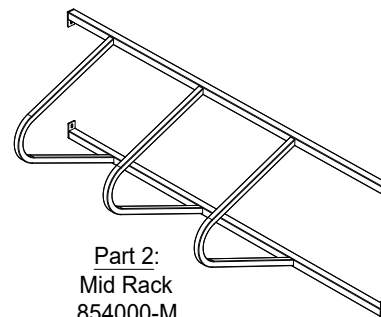

GREENSPOKE BIKE PARKING SOLUTIONS

1-844-888-9999
www.gogreenspoke.com

Single Bike Stall Model: 854000

Capacity: 14 Bikes
- Specifications -

Rev.: 31Aug23

Part 1:
End Rack
854000-E
Qty: 2

Part 2:
Mid Rack
854000-M
Qty: 2

Part 3:
Joining Post
854000-J
Qty: 1

Materials:

- 1.5" x 1.5" x .125" Wall, Square Steel Tube
 - 1.75" x 1.75" x .125" Wall, Square Steel Tube
 - .25" Thick Steel Connector Plates
 - .375" Thick Steel Base Plates
 - 3/8-16 Stainless Steel Security Hardware (6 Places)
- Note: Anchoring Hardware Available Upon Request.