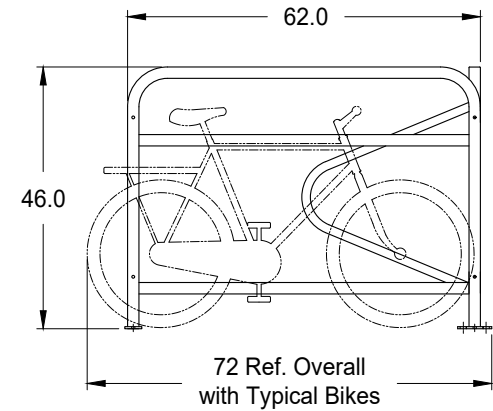

GREENSPOKE BIKE PARKING SOLUTIONS

1-844-888-9999
www.gogreenspoke.com

Single Bike Stall Model: 854000

Capacity: 14 Bikes
- Specifications -

Rev.: 31Aug23

Part 1:
End Rack
854000-E
Qty: 2

Part 2:
Mid Rack
854000-M
Qty: 2

Part 3:
Joining Post
854000-J
Qty: 1

Materials:

- 1.5" x 1.5" x .125" Wall, Square Steel Tube
 - 1.75" x 1.75" x .125" Wall, Square Steel Tube
 - .25" Thick Steel Connector Plates
 - .375" Thick Steel Base Plates
 - 3/8-16 Stainless Steel Security Hardware (6 Places)
- Note: Anchoring Hardware Available Upon Request.