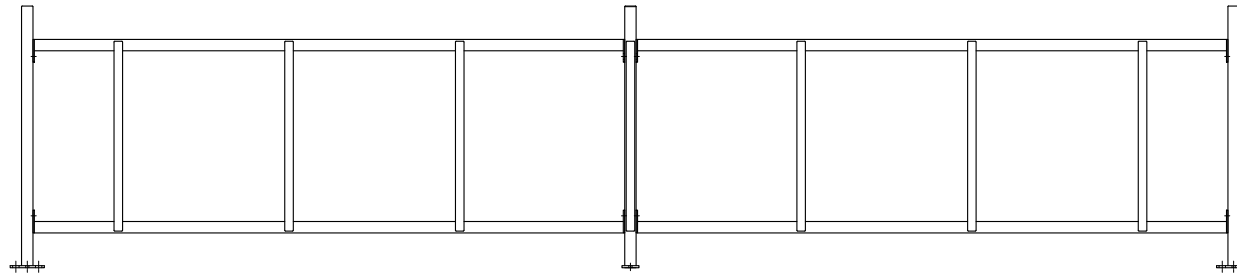

GREENSPOKE BIKE PARKING SOLUTIONS

1-844-888-9999
www.gogreenspoke.com

Single Bike Stall Model: 854000

Capacity: 14 Bikes
- Specifications -

Rev.: 31Aug23

Part 1:
End Rack
854000-E
Qty: 2

Part 2:
Mid Rack
854000-M
Qty: 2

Part 3:
Joining Post
854000-J
Qty: 1

Materials:

- 1.5" x 1.5" x .125" Wall, Square Steel Tube
 - 1.75" x 1.75" x .125" Wall, Square Steel Tube
 - .25" Thick Steel Connector Plates
 - .375" Thick Steel Base Plates
 - 3/8-16 Stainless Steel Security Hardware (6 Places)
- Note: Anchoring Hardware Available Upon Request.