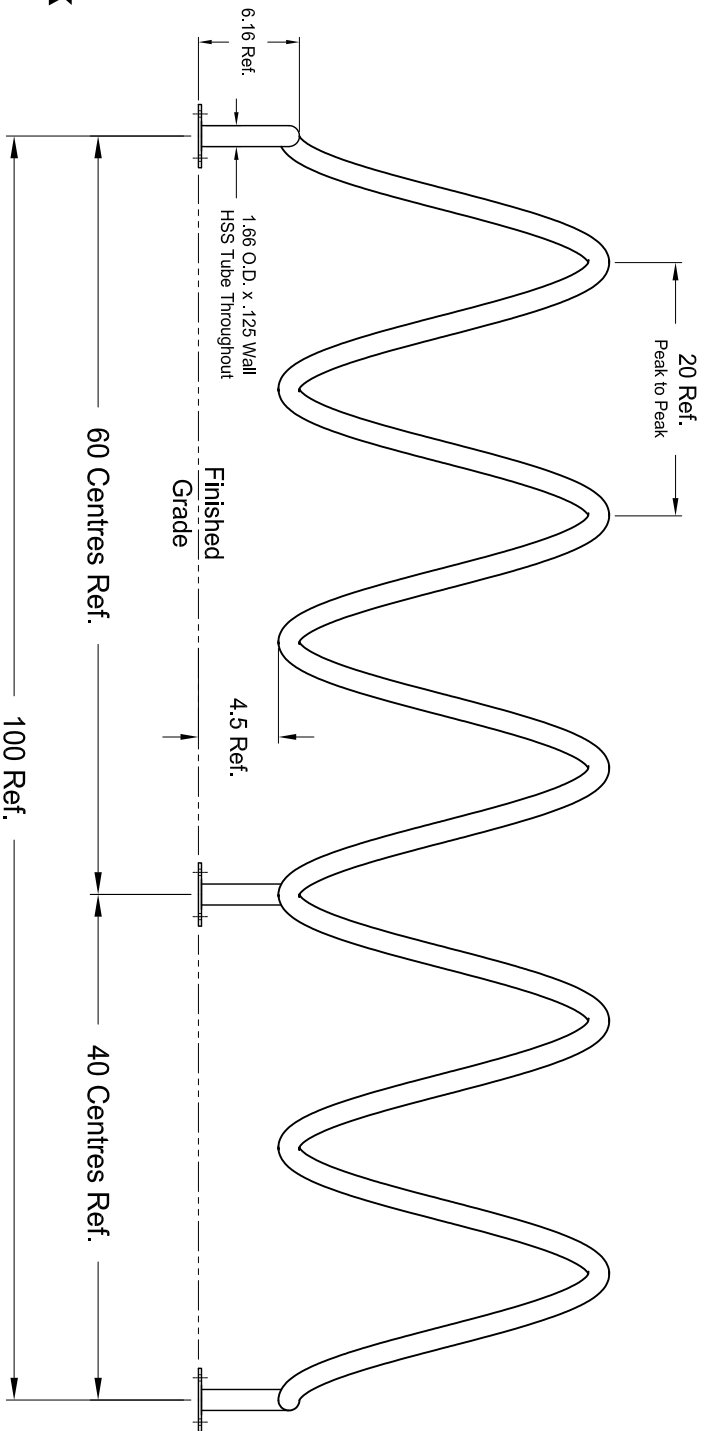

Corkscrew Bike Rack

Surface Mount

Capacity: 10 Bikes Max.

Model: 850981

- Specifications -

Rev.: 15Jun17

Materials:

- 1.66" O.D. x .125" Wall Steel Tube
- 1/4" Thick Steel Base Plates

Greenspoke maintains a policy of continuous product improvement. As a result, some details may change without notice.

Finishes:

- 1) Polyester Powder over Zinc Rich Primer.
- 2) Hot Dip Galvanized.

Notes:

Dimensions shown are in inches. Anchoring Hardware Not Included.

GREENSPOKE
BIKE PARKING SOLUTIONS

1-844-888-9999

www.gogreenspoke.com