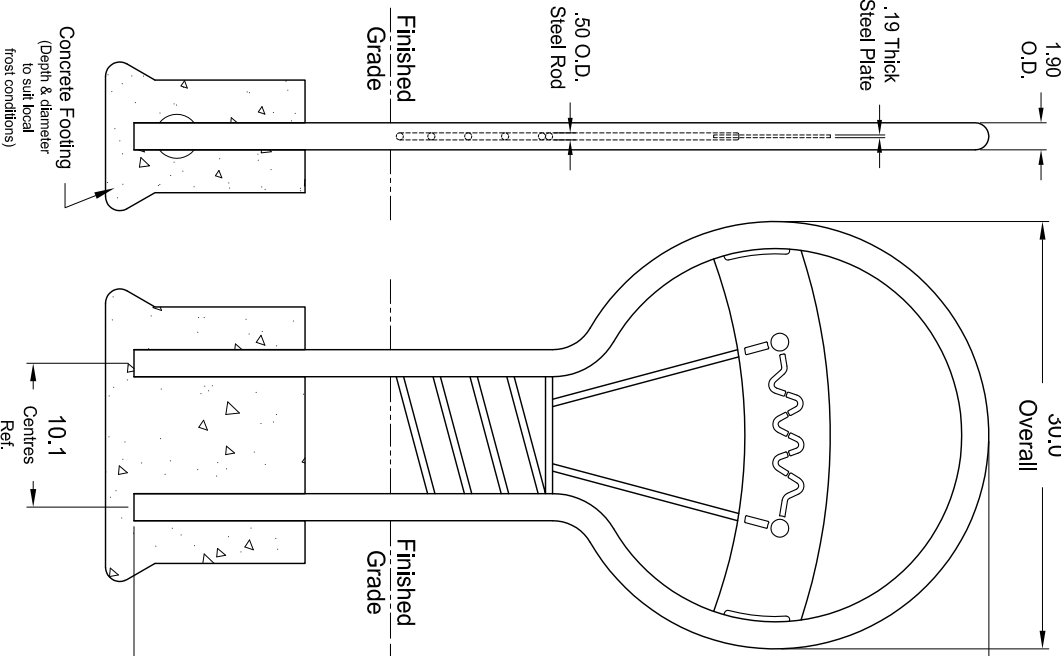

In-Ground Model:

**850945**

Surface Mount Model:

**850940**

## - Specifications -

Rev.: 05Apr18

**Materials:**

- Tube: 1.90" O.D. x .125" Wall Steel Tube
- "Filament" Laser Plate: 3/16" Thick (7 Ga.) Steel
- "Filaments/Threads": 1/2" Diameter Steel Rod
- Base Plate: 3/8" Thick Steel

Note: Anchoring Hardware Not Included.

**Finish:**

- Polyester Powder over Zinc Rich Primer.

Dimensions shown are in inches.  
Greenspoke maintains a policy of continuous product improvement.  
As a result, some details may change without notice.