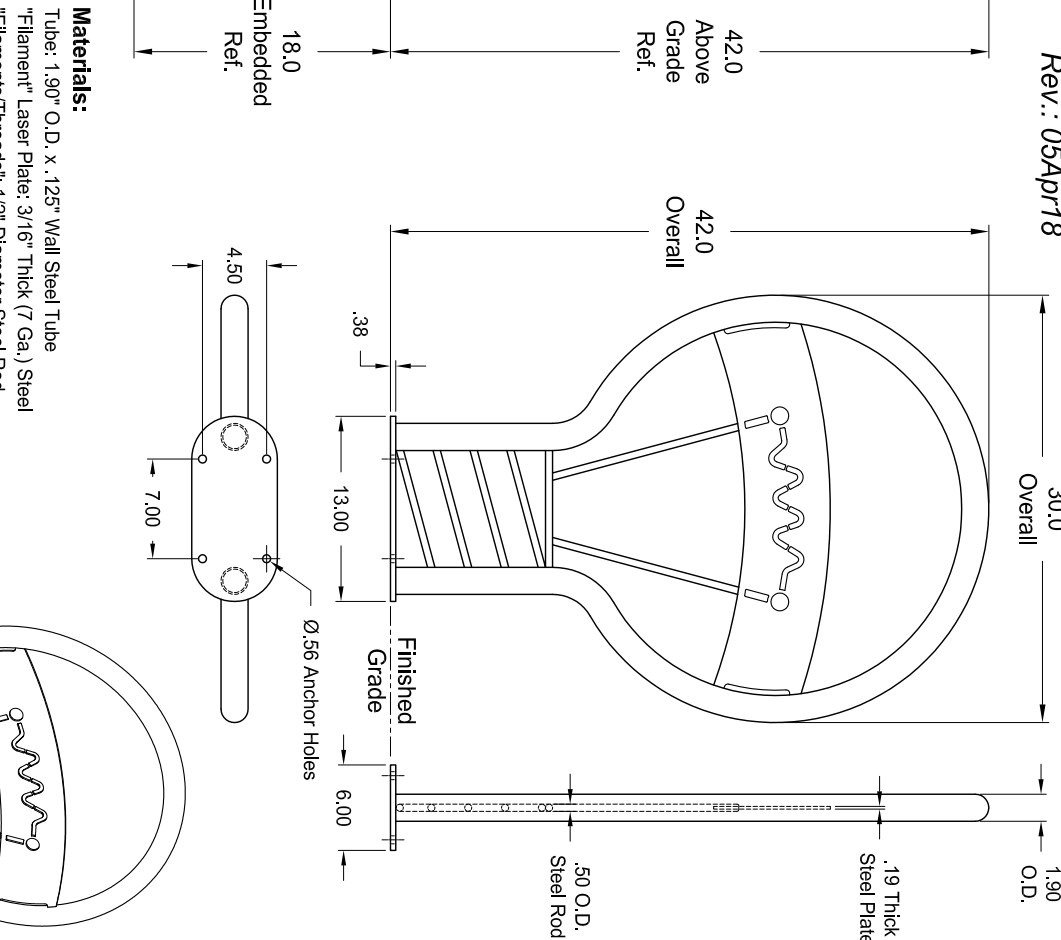

In-Ground Model:

**850945**

Surface Mount Model:

**850940**

# "Bright Idea" Bike Rack

## - Specifications -

Rev.: 05Apr18

**Materials:**

- Tube: 1.90" O.D. x .125" Wall Steel Tube
- "Filament" Laser Plate: 3/16" Thick (7 Ga.) Steel
- "Filaments/Threads": 1/2" Diameter Steel Rod
- Base Plate: 3/8" Thick Steel

Note: Anchoring Hardware Not Included.

**Finish:**

- Polyester Powder over Zinc Rich Primer.

Dimensions shown are in inches.  
Greenspoke maintains a policy of continuous product improvement.  
As a result, some details may change without notice.