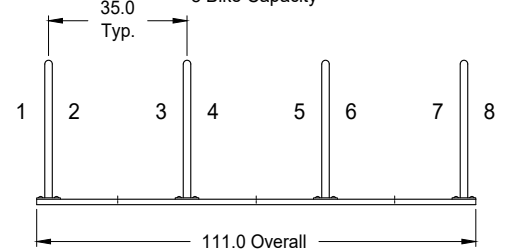

GREENSPOKE BIKE PARKING SOLUTIONS

1-844-888-9999
www.gogreenspoke.com

Rail Racks, Multi-Arch, Surface Mount

Painted Steel or Hot Dip Galvanized

- Specifications -

Rev.: 08Aug24

2-Arch Model: **850802**
4 Bike Capacity

3-Arch Model: **850803**
6 Bike Capacity

4-Arch Model: **850804**
8 Bike Capacity

5-Arch Model: **850805**
10 Bike Capacity

Also Available:
Single Arch Bike Rack
With Surface Mounting Plates
Model: **850220**

3-Arch Model:
850803
6 Bike Capacity

Materials:

Tube: 1.9" O.D. x .125" Wall Steel Tube

Mounting Plates: 3/8" Thick Steel

Rails: 3" x 1.4" x 3/16" Steel Channel

Hardware: 1/2-13 Carriage Bolts, Tamper Proof, Stainless Steel