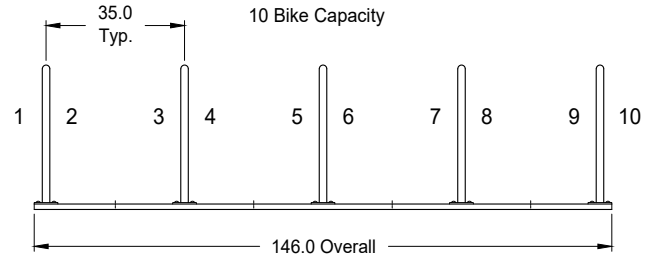

GREENSPOKE BIKE PARKING SOLUTIONS

1-844-888-9999
www.gogreenspoke.com

Rail Racks, Multi-Arch, Surface Mount

Painted Steel or Hot Dip Galvanized

- Specifications -

Rev.: 08Aug24

2-Arch Model: **850802**
4 Bike Capacity

3-Arch Model: **850803**
6 Bike Capacity

4-Arch Model: **850804**
8 Bike Capacity

5-Arch Model: **850805**
10 Bike Capacity

Also Available:
Single Arch Bike Rack
With Surface Mounting Plates
Model: **850220**

3-Arch Model:
850803
6 Bike Capacity

Materials:

Tube: 1.9" O.D. x .125" Wall Steel Tube

Mounting Plates: 3/8" Thick Steel

Rails: 3" x 1.4" x 3/16" Steel Channel

Hardware: 1/2-13 Carriage Bolts, Tamper Proof, Stainless Steel