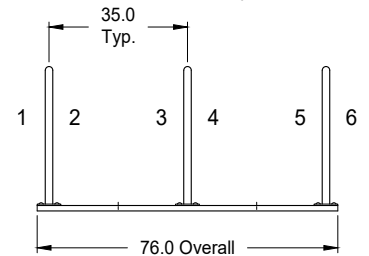

GREENSPOKE BIKE PARKING SOLUTIONS

1-844-888-9999
www.gogreenspoke.com

Rail Racks, Multi-Arch, Surface Mount

Painted Steel or Hot Dip Galvanized

- Specifications -

Rev.: 08Aug24

2-Arch Model: **850802**
4 Bike Capacity

3-Arch Model: **850803**
6 Bike Capacity

4-Arch Model: **850804**
8 Bike Capacity

5-Arch Model: **850805**
10 Bike Capacity

Also Available:
Single Arch Bike Rack
With Surface Mounting Plates
Model: **850220**

3-Arch Model:
850803
6 Bike Capacity

Materials:

Tube: 1.9" O.D. x .125" Wall Steel Tube

Mounting Plates: 3/8" Thick Steel

Rails: 3" x 1.4" x 3/16" Steel Channel

Hardware: 1/2-13 Carriage Bolts, Tamper Proof, Stainless Steel