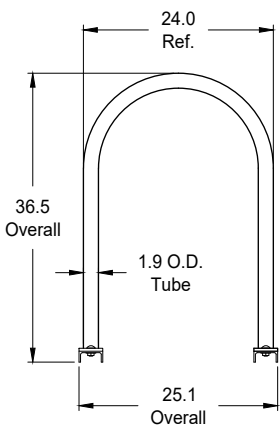

GREENSPOKE BIKE PARKING SOLUTIONS

1-844-888-9999
www.gogreenspoke.com

Rail Racks, Multi-Arch, Surface Mount

Painted Steel or Hot Dip Galvanized

- Specifications -

Rev.: 08Aug24

2-Arch Model: **850802**
4 Bike Capacity

3-Arch Model: **850803**
6 Bike Capacity

4-Arch Model: **850804**
8 Bike Capacity

5-Arch Model: **850805**
10 Bike Capacity

Also Available:
Single Arch Bike Rack
With Surface Mounting Plates
Model: **850220**

3-Arch Model:
850803
6 Bike Capacity

Materials:

Tube: 1.9" O.D. x .125" Wall Steel Tube

Mounting Plates: 3/8" Thick Steel

Rails: 3" x 1.4" x 3/16" Steel Channel

Hardware: 1/2-13 Carriage Bolts, Tamper Proof, Stainless Steel