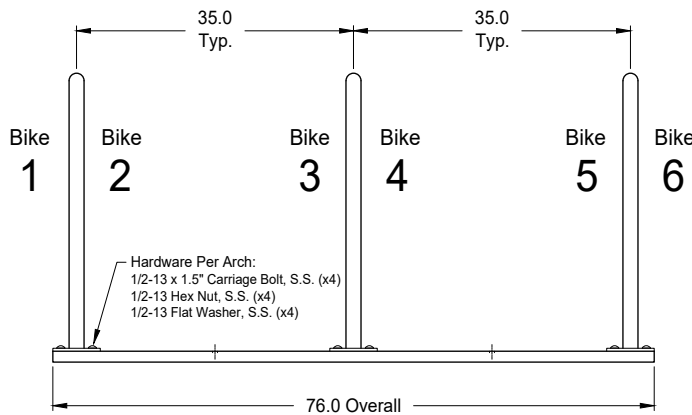

GREENSPOKE BIKE PARKING SOLUTIONS

1-844-888-9999
www.gogreenspoke.com

Rail Racks, Multi-Arch, Surface Mount

Painted Steel or Hot Dip Galvanized

- Specifications -

Rev.: 08Aug24

2-Arch Model: **850802**
4 Bike Capacity

3-Arch Model: **850803**
6 Bike Capacity

4-Arch Model: **850804**
8 Bike Capacity

5-Arch Model: **850805**
10 Bike Capacity

Also Available:
Single Arch Bike Rack
With Surface Mounting Plates
Model: **850220**

3-Arch Model:
850803
6 Bike Capacity

Materials:

Tube: 1.9" O.D. x .125" Wall Steel Tube

Mounting Plates: 3/8" Thick Steel

Rails: 3" x 1.4" x 3/16" Steel Channel

Hardware: 1/2-13 Carriage Bolts, Tamper Proof, Stainless Steel