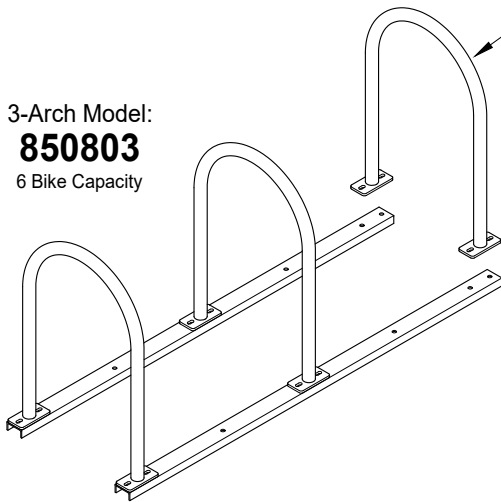

GREENSPOKE BIKE PARKING SOLUTIONS

1-844-888-9999
www.gogreenspoke.com

Rail Racks, Multi-Arch, Surface Mount

Painted Steel or Hot Dip Galvanized

- Specifications -

Rev.: 08Aug24

2-Arch Model: **850802**
4 Bike Capacity

3-Arch Model: **850803**
6 Bike Capacity

4-Arch Model: **850804**
8 Bike Capacity

5-Arch Model: **850805**
10 Bike Capacity

Also Available:
Single Arch Bike Rack
With Surface Mounting Plates
Model: **850220**

3-Arch Model:
850803
6 Bike Capacity

Materials:

Tube: 1.9" O.D. x .125" Wall Steel Tube

Mounting Plates: 3/8" Thick Steel

Rails: 3" x 1.4" x 3/16" Steel Channel

Hardware: 1/2-13 Carriage Bolts, Tamper Proof, Stainless Steel