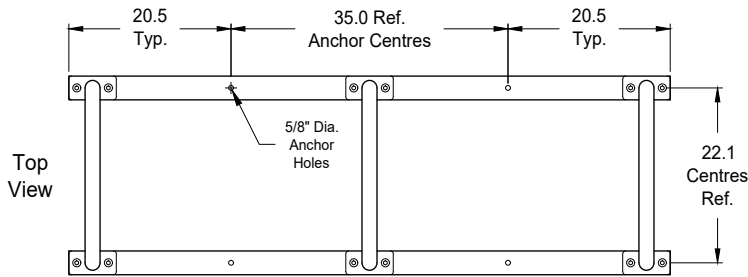

GREENSPOKE BIKE PARKING SOLUTIONS

1-844-888-9999
www.gogreenspoke.com

Rail Racks, Multi-Arch, Surface Mount

Painted Steel or Hot Dip Galvanized

- Specifications -

Rev.: 08Aug24

2-Arch Model: **850802**
4 Bike Capacity

3-Arch Model: **850803**
6 Bike Capacity

4-Arch Model: **850804**
8 Bike Capacity

5-Arch Model: **850805**
10 Bike Capacity

Also Available:
Single Arch Bike Rack
With Surface Mounting Plates
Model: **850220**

3-Arch Model:
850803
6 Bike Capacity

Materials:

Tube: 1.9" O.D. x .125" Wall Steel Tube

Mounting Plates: 3/8" Thick Steel

Rails: 3" x 1.4" x 3/16" Steel Channel

Hardware: 1/2-13 Carriage Bolts, Tamper Proof, Stainless Steel