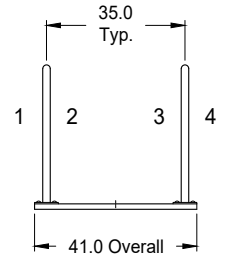

3-Arch Model: **850803**
6 Bike Capacity

4-Arch Model: **850804**
8 Bike Capacity

5-Arch Model: **850805**
10 Bike Capacity

Also Available:
Single Arch Bike Rack
With Surface Mounting Plates
Model: **850220**

3-Arch Model:
850803
6 Bike Capacity

Materials:

Tube: 1.9" O.D. x .125" Wall Steel Tube

Mounting Plates: 3/8" Thick Steel

Rails: 3" x 1.4" x 3/16" Steel Channel

Hardware: 1/2-13 Carriage Bolts, Tamper Proof, Stainless Steel