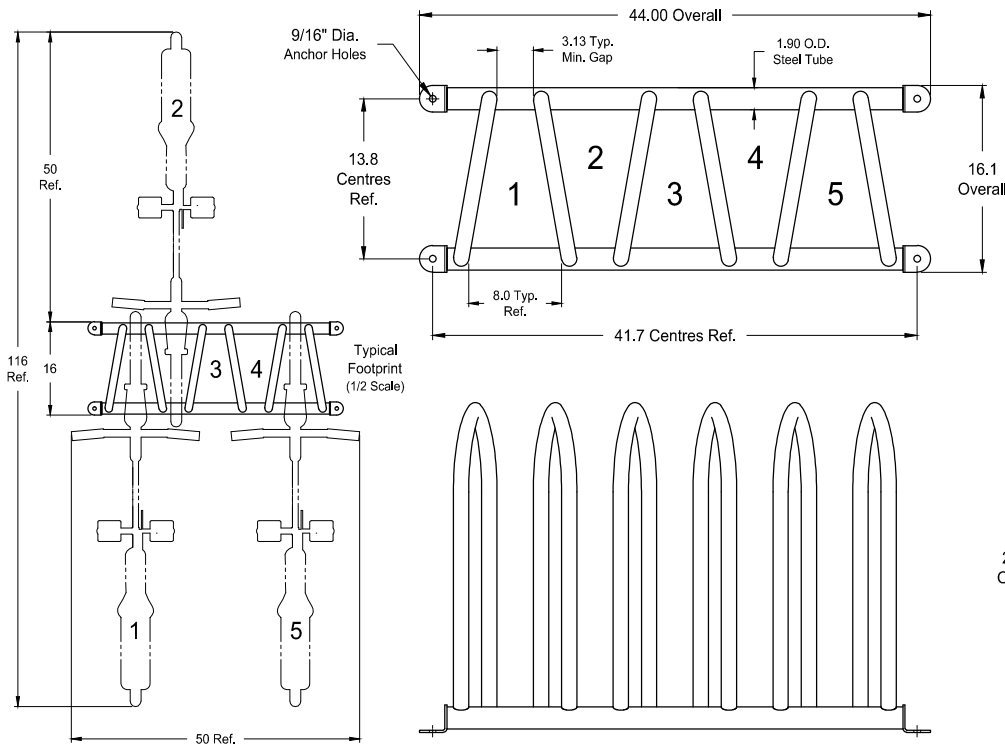

"High Density" Bike Rack

5 Bike Capacity,
Fully Welded, Surface Mount

- Specifications -

Model: 850440-W

Rev.: 13Sep18

Materials:

- 1.32" O.D. x .125" Wall HSS Tube (Loops)
- 1.90" O.D. x .125" Wall HSS Tube (Horizontal Rails)
- 3/16" (7 Ga.) Thick Steel (Mounting Brackets)

Note: Anchoring Hardware Not Included.

Finish:

1) Polyester Powder Top Coat over Zinc Rich Primer.
2) Hot Dip Galvanized Coating.

Dimensions shown are in inches.

Greenspoke maintains a policy of continuous product improvement.
As a result, some details may change without notice.

GREENSPOKE
BIKE PARKING SOLUTIONS

1-844-888-9999
www.gogreenspoke.com

This rack features the
added Security of
Fully Welded Assembly.