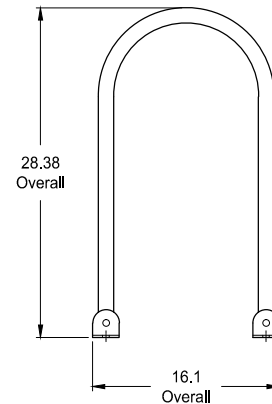

"High Density" Bike Rack

5 Bike Capacity,
Fully Welded, Surface Mount

- Specifications -

Model: 850440-W

Rev.: 13Sep18

Materials:

- 1.32" O.D. x .125" Wall HSS Tube (Loops)
- 1.90" O.D. x .125" Wall HSS Tube (Horizontal Rails)
- 3/16" (7 Ga.) Thick Steel (Mounting Brackets)

Note: Anchoring Hardware Not Included.

Finish:

1) Polyester Powder Top Coat over Zinc Rich Primer.
2) Hot Dip Galvanized Coating.

Dimensions shown are in inches.

Greenspoke maintains a policy of continuous product improvement.
As a result, some details may change without notice.

GREENSPOKE
BIKE PARKING SOLUTIONS

1-844-888-9999
www.gogreenspoke.com

This rack features the
added Security of
Fully Welded Assembly.

Model: **850430-W**
Capacity: 3 Bikes

Model: **850440-W**
Capacity: 5 Bikes

Model: **850450-W**
Capacity: 7 Bikes