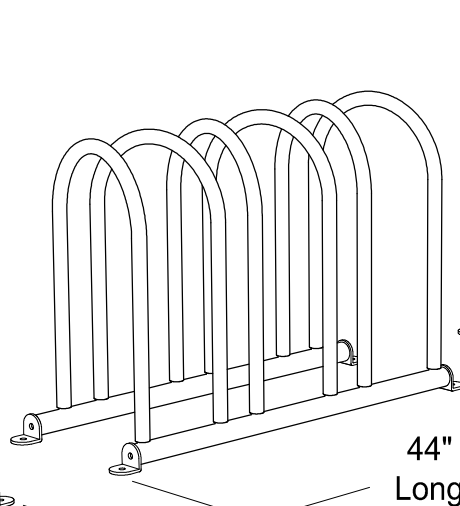

### Materials:

- 1.32" O.D. x .125" Wall HSS Tube (Loops)
- 1.90" O.D. x .125" Wall HSS Tube (Horizontal Rails)
- 3/16" (7 Ga.) Thick Steel (Mounting Brackets)

Note: Anchoring Hardware Not Included.

**GREENSPOKE**  
BIKE PARKING SOLUTIONS

1-844-888-9999  
www.gogreenspoke.com

This rack features the  
added Security of  
Fully Welded Assembly.

Model: **850430-W**  
Capacity: 3 Bikes

Model: **850440-W**  
Capacity: 5 Bikes