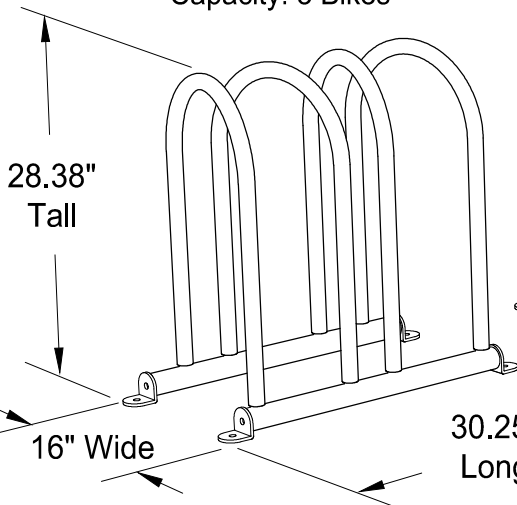

### Materials:

- 1.32" O.D. x .125" Wall HSS Tube (Loops)
- 1.90" O.D. x .125" Wall HSS Tube (Horizontal Rails)
- 3/16" (7 Ga.) Thick Steel (Mounting Brackets)

Note: Anchoring Hardware Not Included.

**GREENSPOKE**  
BIKE PARKING SOLUTIONS

1-844-888-9999  
www.gogreenspoke.com

This rack features the  
added Security of  
Fully Welded Assembly.

Model: **850430-W**  
Capacity: 3 Bikes

Model: **850440-W**  
Capacity: 5 Bikes