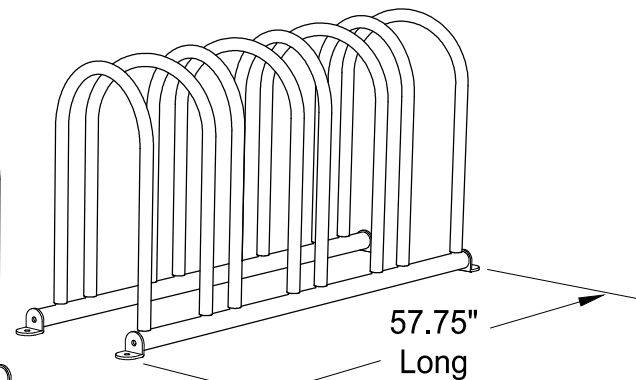

### Materials:

- 1.32" O.D. x .125" Wall HSS Tube (Loops)
- 1.90" O.D. x .125" Wall HSS Tube (Horizontal Rails)
- 3/16" (7 Ga.) Thick Steel (Mounting Brackets)

Note: Anchoring Hardware Not Included.

**GREENSPOKE**  
BIKE PARKING SOLUTIONS

1-844-888-9999  
www.gogreenspoke.com

This rack features the  
added Security of  
Fully Welded Assembly.

Model: **850430-W**  
Capacity: 3 Bikes

Model: **850440-W**  
Capacity: 5 Bikes