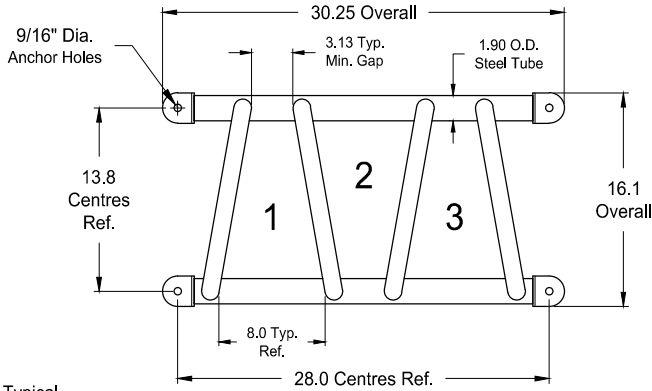

"High Density" Bike Rack

3 Bike Capacity,
Fully Welded, Surface Mount

- Specifications -

Model: 850430-W

Rev.: 13Sep18

This rack features the
added Security of
Fully Welded Assembly.

Model: **850430-W**
Capacity: 3 Bikes

Model: **850440-W**
Capacity: 5 Bikes

Model: **850450-W**
Capacity: 7 Bikes

Materials:

- 1.32" O.D. x .125" Wall HSS Tube (Loops)
- 1.90" O.D. x .125" Wall HSS Tube (Horizontal Rails)
- 3/16" (7 Ga.) Thick Steel (Mounting Brackets)