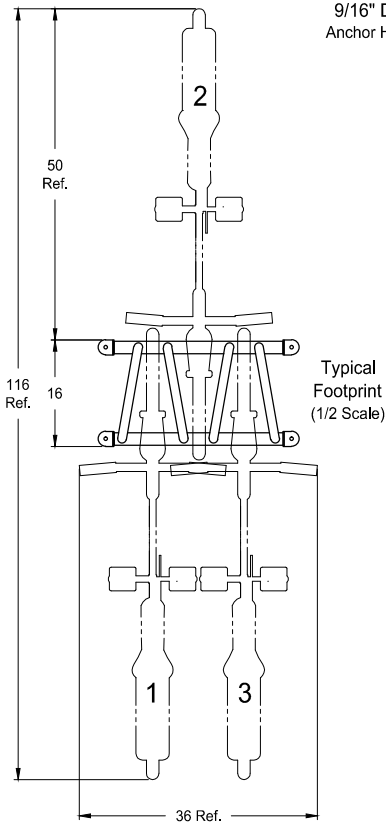

"High Density" Bike Rack

3 Bike Capacity,
Fully Welded, Surface Mount

- Specifications -

Model: 850430-W

Rev.: 13Sep18

This rack features the
added Security of
Fully Welded Assembly.

Model: **850430-W**
Capacity: 3 Bikes

Model: **850440-W**
Capacity: 5 Bikes

Model: **850450-W**
Capacity: 7 Bikes

Materials:

- 1.32" O.D. x .125" Wall HSS Tube (Loops)
- 1.90" O.D. x .125" Wall HSS Tube (Horizontal Rails)
- 3/16" (7 Ga.) Thick Steel (Mounting Brackets)