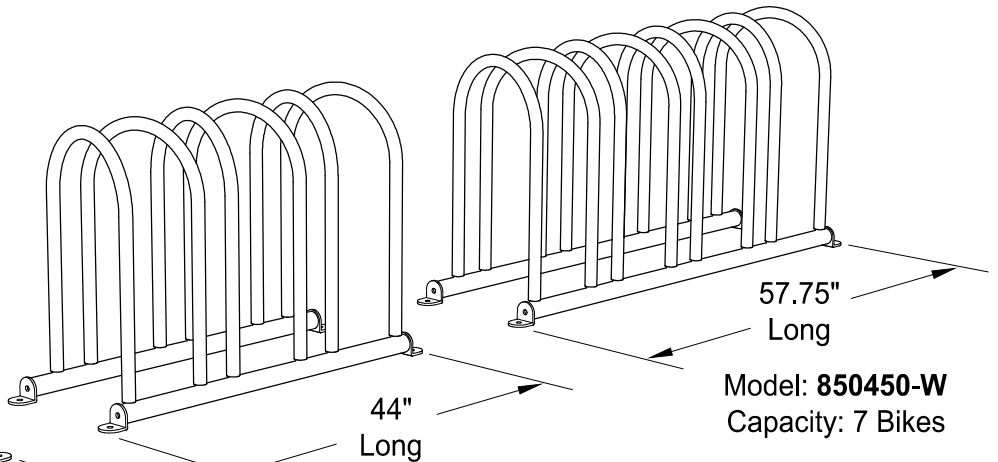

"High Density" Bike Rack

3 Bike Capacity,
Fully Welded, Surface Mount

- Specifications -

Model: 850430-W

Rev.: 13Sep18

This rack features the
added Security of
Fully Welded Assembly.

Model: **850430-W**
Capacity: 3 Bikes

Model: **850440-W**
Capacity: 5 Bikes

Model: **850450-W**
Capacity: 7 Bikes

Materials:

- 1.32" O.D. x .125" Wall HSS Tube (Loops)
- 1.90" O.D. x .125" Wall HSS Tube (Horizontal Rails)
- 3/16" (7 Ga.) Thick Steel (Mounting Brackets)