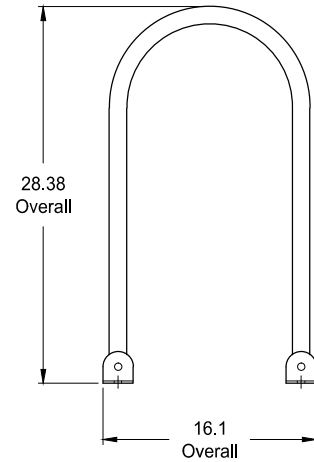

"High Density" Bike Rack

3 Bike Capacity,
Fully Welded, Surface Mount

- Specifications -

Model: 850430-W

Rev.: 13Sep18

This rack features the
added Security of
Fully Welded Assembly.

Model: **850430-W**
Capacity: 3 Bikes

Model: **850440-W**
Capacity: 5 Bikes

Model: **850450-W**
Capacity: 7 Bikes

Materials:

- 1.32" O.D. x .125" Wall HSS Tube (Loops)
- 1.90" O.D. x .125" Wall HSS Tube (Horizontal Rails)
- 3/16" (7 Ga.) Thick Steel (Mounting Brackets)