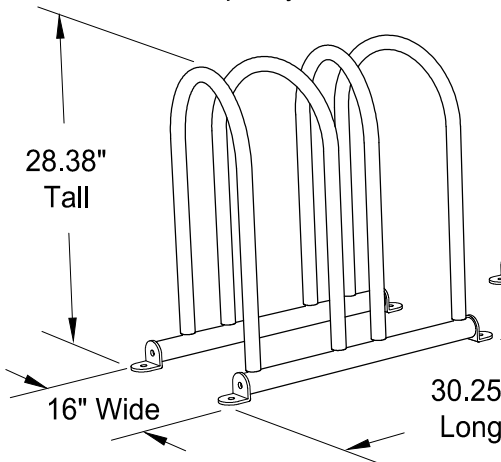

"High Density" Bike Rack

3 Bike Capacity,
Fully Welded, Surface Mount

- Specifications -

Model: 850430-W

Rev.: 13Sep18

This rack features the
added Security of
Fully Welded Assembly.

Model: **850430-W**
Capacity: 3 Bikes

Model: **850440-W**
Capacity: 5 Bikes

Model: **850450-W**
Capacity: 7 Bikes

Materials:

- 1.32" O.D. x .125" Wall HSS Tube (Loops)
- 1.90" O.D. x .125" Wall HSS Tube (Horizontal Rails)
- 3/16" (7 Ga.) Thick Steel (Mounting Brackets)