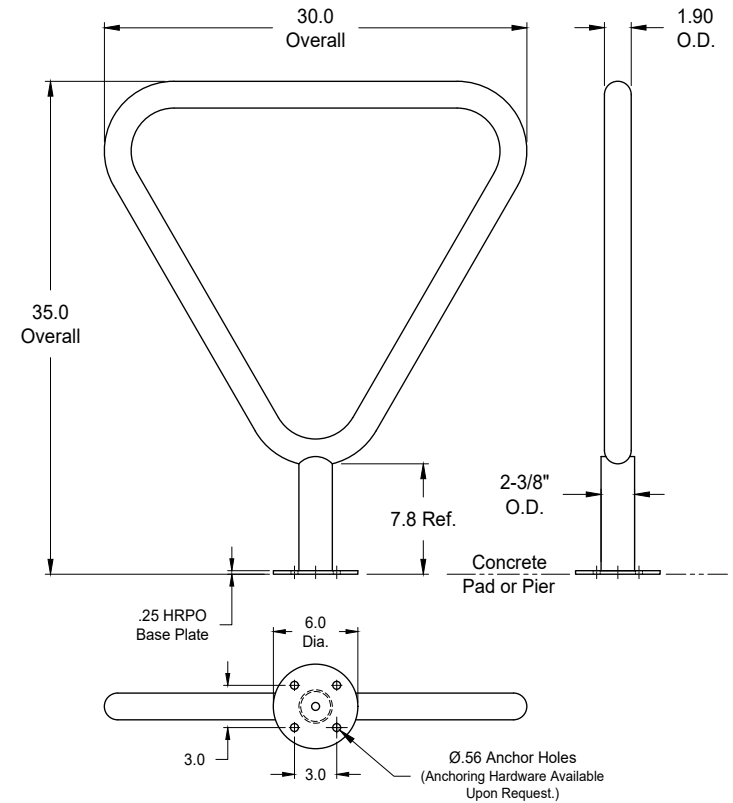

**GREENSPOKE**  
BIKE PARKING SOLUTIONS

1-844-888-9999  
www.gogreenspoke.com

**Yield Bike Rack**

- Specifications -

Capacity: 2 Bikes

Rev.: 23Aug23

**Model: 850315**  
In-Ground (Embedded)

**Model: 850310**  
Surface Mount

**Materials:**

- 2.375" O.D. x .125" Wall Steel Tube
- 1.90" O.D. x .125" Wall Steel Tube
- 1/4" Thick Steel Plate

**Notes:**

Dimensions shown are Imperial (inches).

Greenspoke maintains a policy of continuous product improvement.

Top View Showing Recommended Spacing Requirements  
(1/2 Scale)

Minimum Rack to Rack Spacing  
(1/4 Scale)