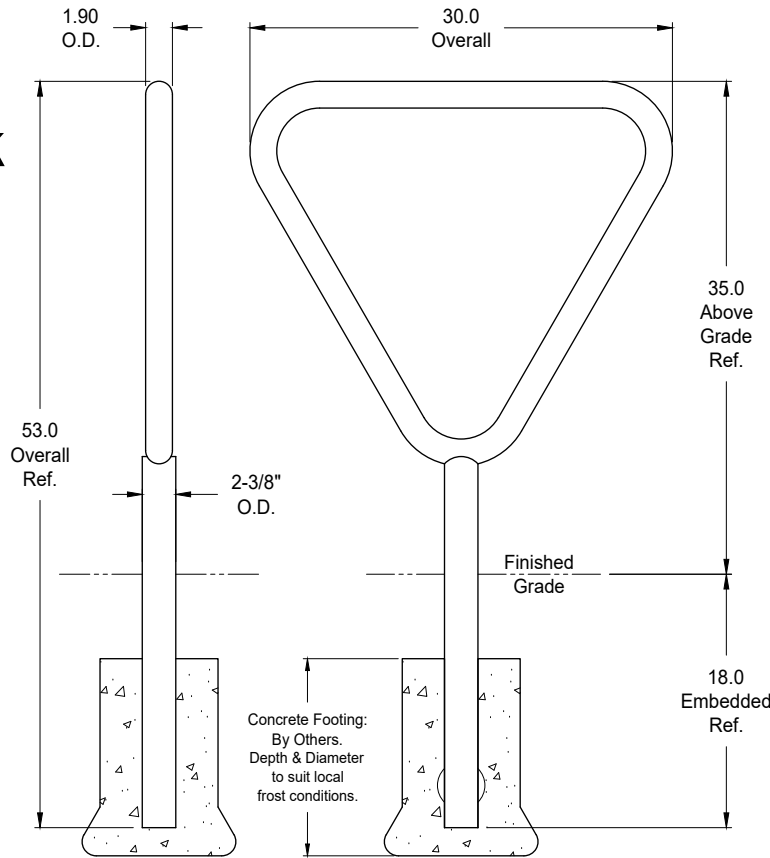

**GREENSPOKE**  
BIKE PARKING SOLUTIONS

1-844-888-9999  
www.gogreenspoke.com

**Yield Bike Rack**

- Specifications -

Capacity: 2 Bikes

Rev.: 23Aug23

**Model: 850315**  
In-Ground (Embedded)

**Model: 850310**  
Surface Mount

**Materials:**

- 2.375" O.D. x .125" Wall Steel Tube
- 1.90" O.D. x .125" Wall Steel Tube
- 1/4" Thick Steel Plate

**Notes:**

Dimensions shown are Imperial (inches).

Greenspoke maintains a policy of continuous product improvement.

Top View Showing Recommended Spacing Requirements  
(1/2 Scale)

Minimum Rack to Rack Spacing  
(1/4 Scale)