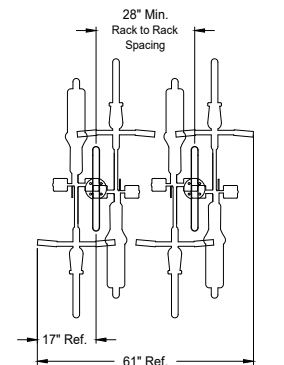

**Materials:**

- 2.375" O.D. x .125" Wall Steel Tube
- 1.90" O.D. x .125" Wall Steel Tube
- 1/4" Thick Steel Plate

**Notes:**

Dimensions shown are Imperial (inches).

Greenspoke maintains a policy of continuous product improvement.

Top View Showing Recommended Spacing Requirements  
(1/2 Scale)

Minimum Rack to Rack Spacing  
(1/4 Scale)