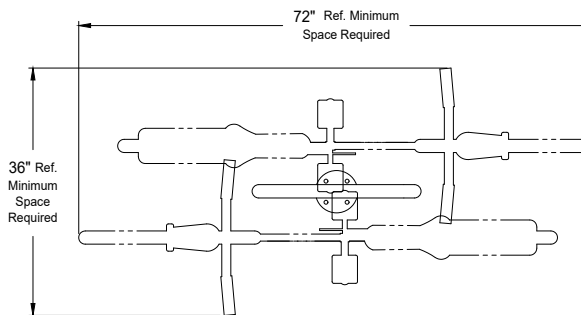

**Materials:**

- 2.375" O.D. x .125" Wall Steel Tube
- 1.90" O.D. x .125" Wall Steel Tube
- 1/4" Thick Steel Plate

**Notes:**

Dimensions shown are Imperial (inches).

Greenspoke maintains a policy of continuous product improvement.

Top View Showing Recommended Spacing Requirements  
(1/2 Scale)

Minimum Rack to Rack Spacing  
(1/4 Scale)