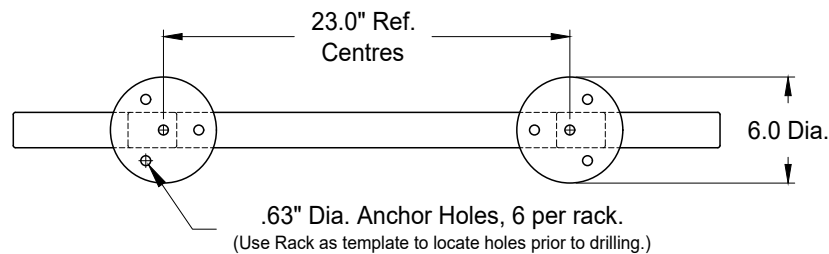

### Standard Materials:

Tube: 1.75" x 1.75" x .125" Wall Steel Tube  
Mounting Plates: 1/4" Thick Steel

### Optional Materials:

Tube: 1.75" x 1.75" x .125" Wall 304 Stainless Steel Tube  
Mounting Plates: 1/4" Thick 304 Stainless Steel

Note: Anchoring Hardware Available Upon Request.

Greenspoke maintains a policy of continuous product improvement. As a result, some details may change without notice.

1.75" x 1.75" x .125" Wall  
"Extra Security"  
Square Steel Tube  
(Cannot be cut with  
standard rotating  
pipe cutters)