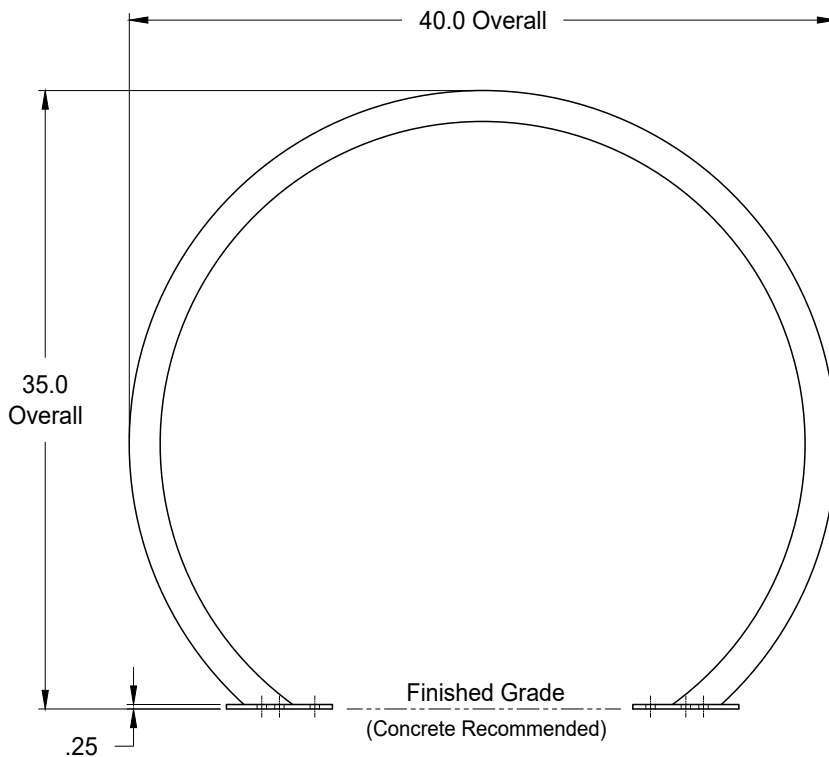

### Standard Materials:

Tube: 1.75" x 1.75" x .125" Wall Steel Tube  
Mounting Plates: 1/4" Thick Steel

### Optional Materials:

Tube: 1.75" x 1.75" x .125" Wall 304 Stainless Steel Tube  
Mounting Plates: 1/4" Thick 304 Stainless Steel

Note: Anchoring Hardware Available Upon Request.

Greenspoke maintains a policy of continuous product improvement. As a result, some details may change without notice.

1.75" x 1.75" x .125" Wall  
"Extra Security"  
Square Steel Tube  
(Cannot be cut with  
standard rotating  
pipe cutters)