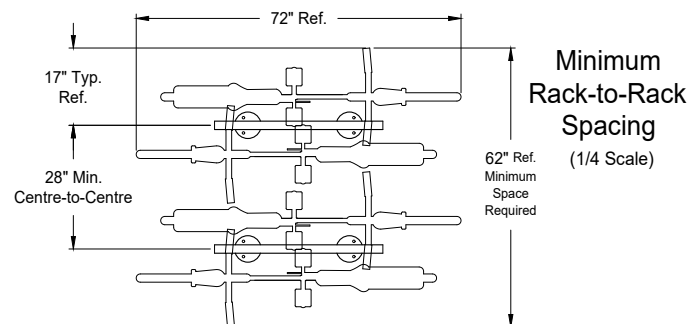

### Standard Materials:

Tube: 1.75" x 1.75" x .125" Wall Steel Tube  
Mounting Plates: 1/4" Thick Steel

### Optional Materials:

Tube: 1.75" x 1.75" x .125" Wall 304 Stainless Steel Tube  
Mounting Plates: 1/4" Thick 304 Stainless Steel

Note: Anchoring Hardware Available Upon Request.

Greenspoke maintains a policy of continuous product improvement. As a result, some details may change without notice.

1.75" x 1.75" x .125" Wall  
"Extra Security"  
Square Steel Tube  
(Cannot be cut with  
standard rotating  
pipe cutters)