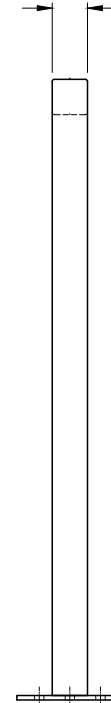

GREENSPOKE BIKE PARKING SOLUTIONS

1-844-888-9999
www.gogreenspoke.com

Sunset XS Bike Rack

Surface Mount

Model: **850410**

- Specifications -

Rev.: 12Dec23

Standard Materials:

Tube: 1.75" x 1.75" x .125" Wall Steel Tube
Mounting Plates: 1/4" Thick Steel

Optional Materials:

Tube: 1.75" x 1.75" x .125" Wall 304 Stainless Steel Tube
Mounting Plates: 1/4" Thick 304 Stainless Steel

Note: Anchoring Hardware Available Upon Request.

Available Finishes:

1) Polyester Powder over Zinc Rich Primer (Steel Version Only).
2) Hot Dip Galvanized (Steel Version Only).
3) Polished Bare Metal (Stainless Steel Version Only).

Dimensions shown are in inches.

Greenspoke maintains a policy of continuous product improvement. As a result, some details may change without notice.

1.75" x 1.75" x .125" Wall
"Extra Security"
Square Steel Tube
(Cannot be cut with
standard rotating
pipe cutters)