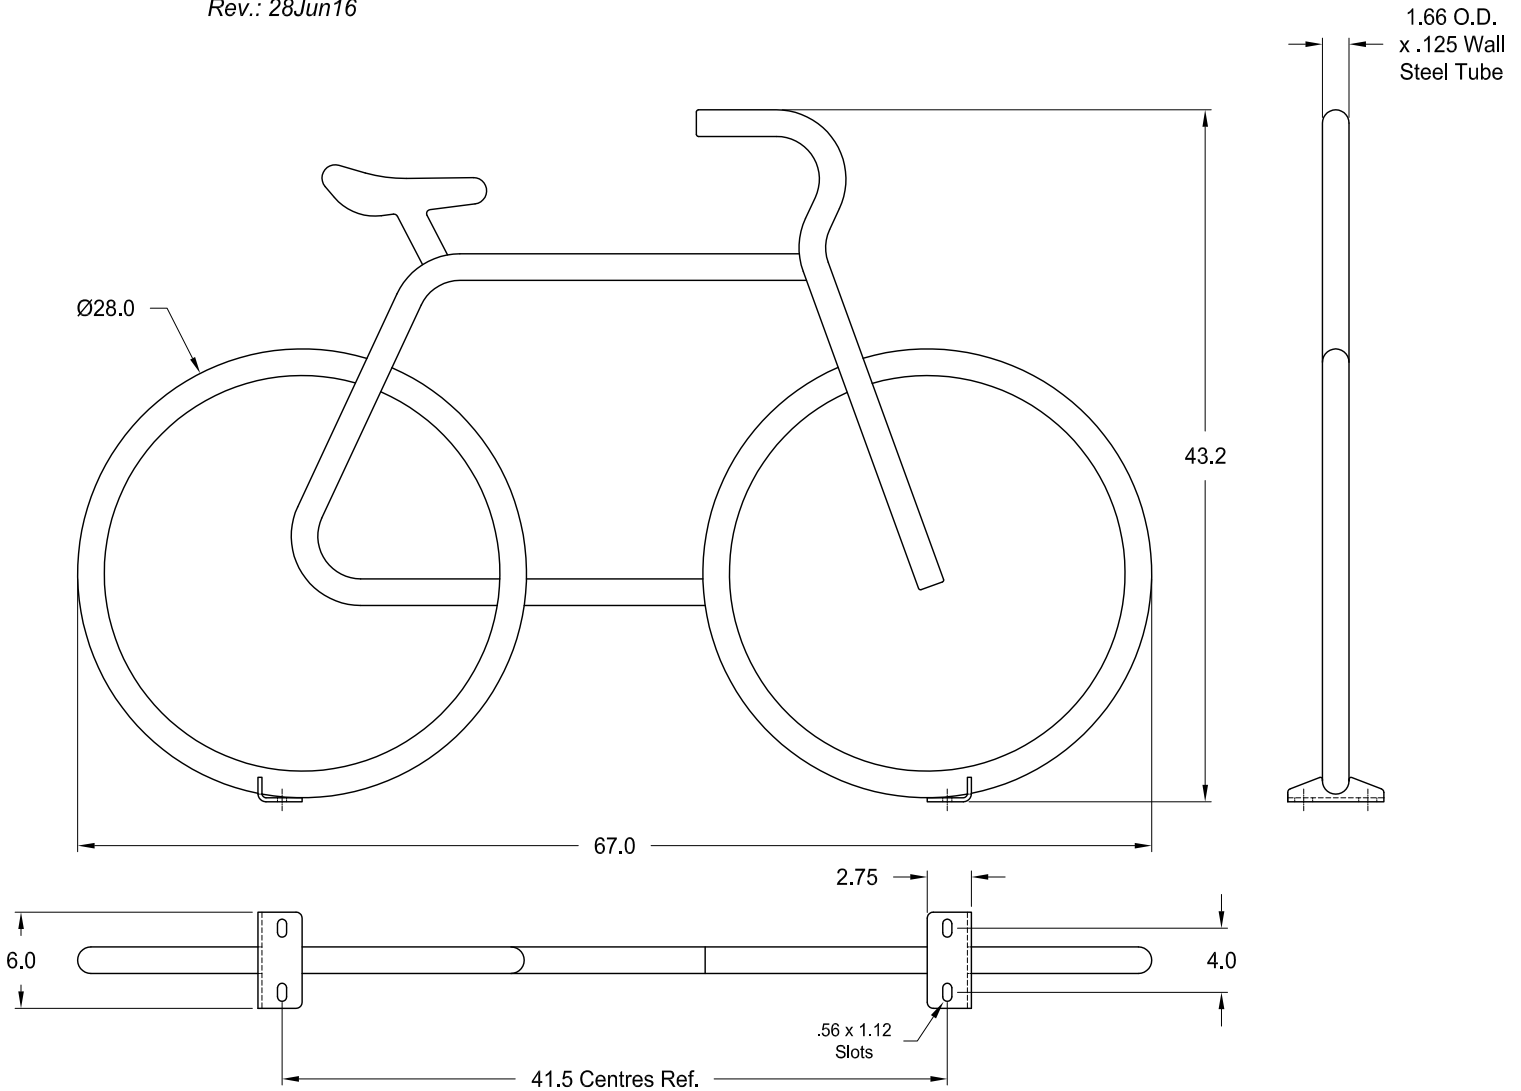

The "Bike"

Bicycle Rack, Surface Mount
Model: **850320**

- Specifications -

Rev.: 28Jun16

GREENSPOKE
BIKE PARKING SOLUTIONS

1-844-888-9999
www.gogreenspoke.com

Materials:

Tube: 1.66" O.D. x .125" Wall Steel Tube
Mounting Plates and "Seat": 1/4" Thick Steel

Note: Anchoring Hardware Not Included.

Finishes:

- 1) Polyester Powder over Zinc Rich Primer.
- 2) Hot Dip Galvanized.

Dimensions shown are in inches.

Greenspoke maintains a policy of continuous product improvement. As a result, some details may change without notice.