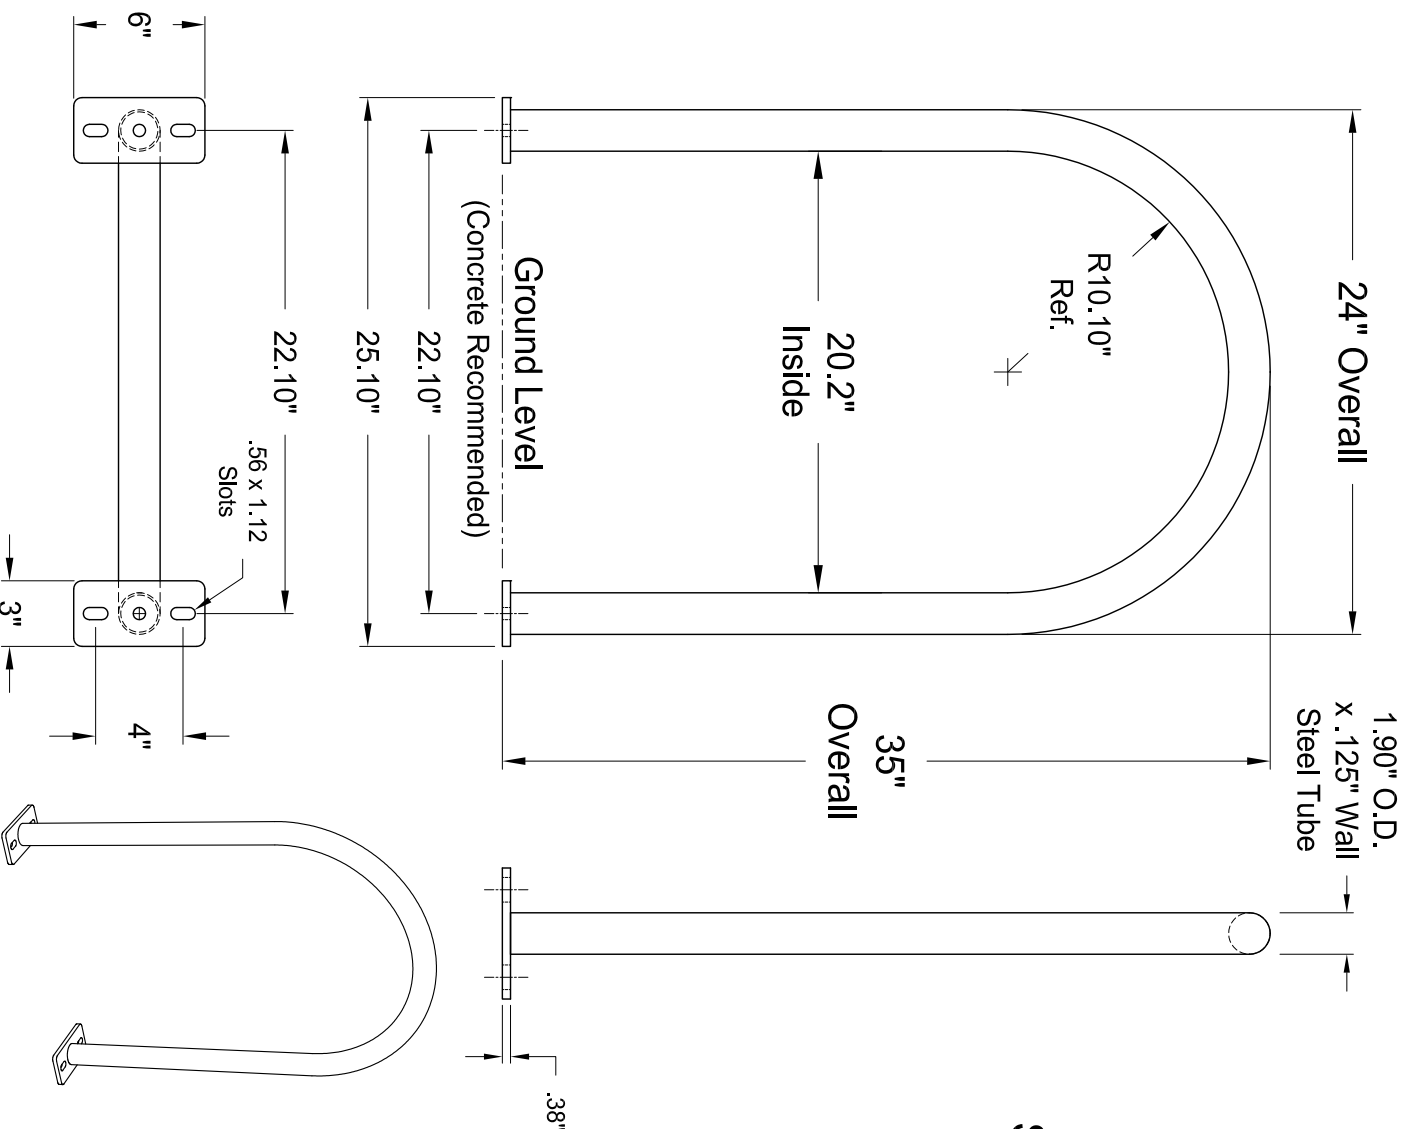

GREENSPOKE
BIKE PARKING SOLUTIONS

1-844-888-9999

www.gogreenspoke.com

Single Arch Bike Rack

Surface Mount (Rectangular Mtg. Plates)

Model: 850220 (Painted)

Model: 850230 (Hot Dip Galvanized)

- Specifications -

Rev.: 28Jun16

Materials:

Tube: 1.90" O.D. x .125" Wall Steel Tube
Mounting Plates: 3/8" Thick Steel

Note: Anchoring Hardware Not Included.

Finishes:

- 1) Polyester Powder over Zinc Rich Primer.
- 2) Hot Dip Galvanized.

Dimensions shown are in inches.

Greenspoke maintains a policy of continuous product improvement. As a result, some details may change without notice.