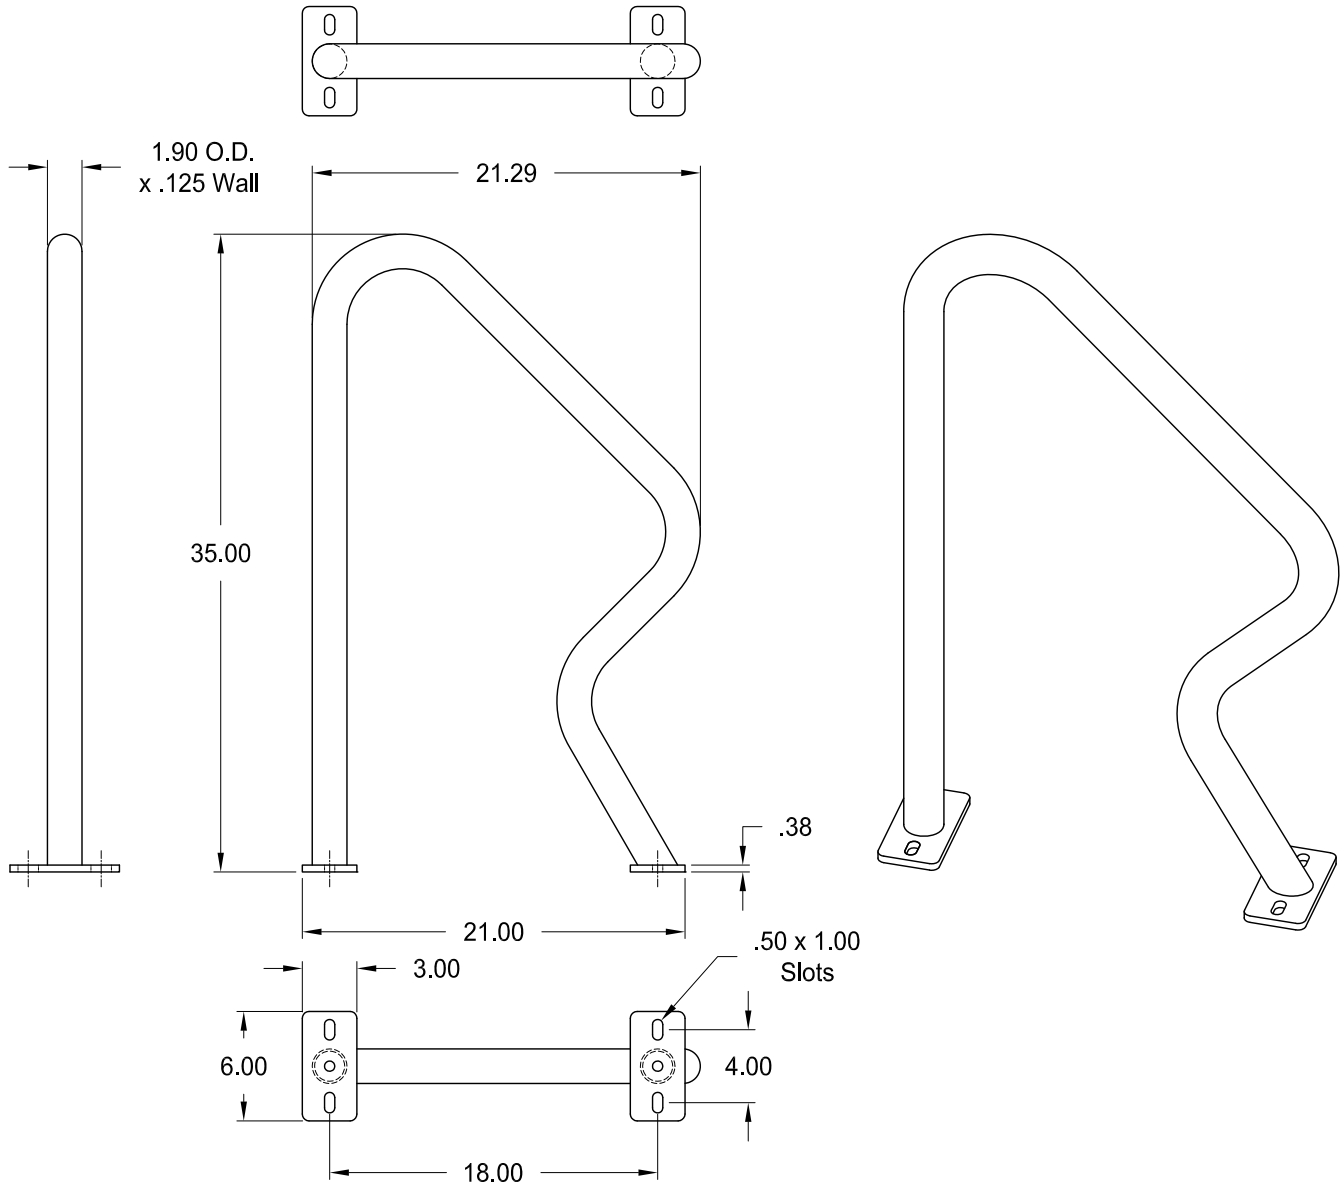

GREENSPOKE

BIKE PARKING SOLUTIONS

1-844-888-9999
www.gogreenspoke.com

R-Rack Bike Rack

Model: 850010
- Specifications -

27Jun16

Rack Capacity: 2 Bicycles Max.

Materials:

Tube: 1.90" O.D. x .125" Wall Steel Tube
Mounting Plates: 3/8" Thick Steel Plate

Note: Anchoring Hardware Not Included.

Finish:

- 1) Polyester Powder over Zinc Rich Primer.
- 2) Hot Dip Galvanized.

Dimensions shown are in inches.